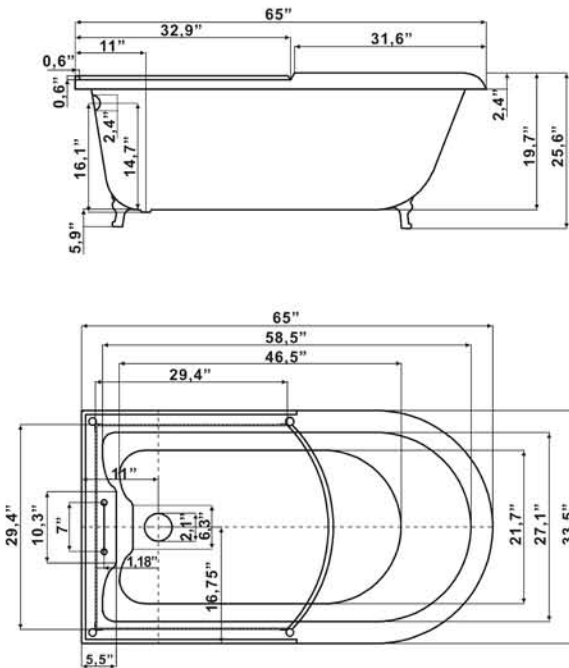

Oasis 65 65" Vintage Tub/Shower Clawfoot Tub

Supplied with all parts required for full installation

Weight: 267 lbs

Weight when Filled with Water: 917 lbs

Maximum Height under Shower Head: 6'6"

Height from Tub Floor to Front Shower Rail: 6'1"

Overall Structure Height: 7'5"

Rough-in Plumbing Details;

Supply lines: 7" Centers at 3⁷/₈" from Tub Edge

Drain Center: 11" from Tub Edge

Included in Package:

Tub, cast iron feet, tempered glass surround, fixtures for shower surround, tub faucet, shower riser, 8" rainfall showerhead, hot & cold supply lines with stop valves and drain with overflow.

Meets or Exceeds ANSI Z123.1.2-2005 and CSA B45.0-02 & CSA B45.5-02

All dimensions and weights are approximate and meant for guidance only