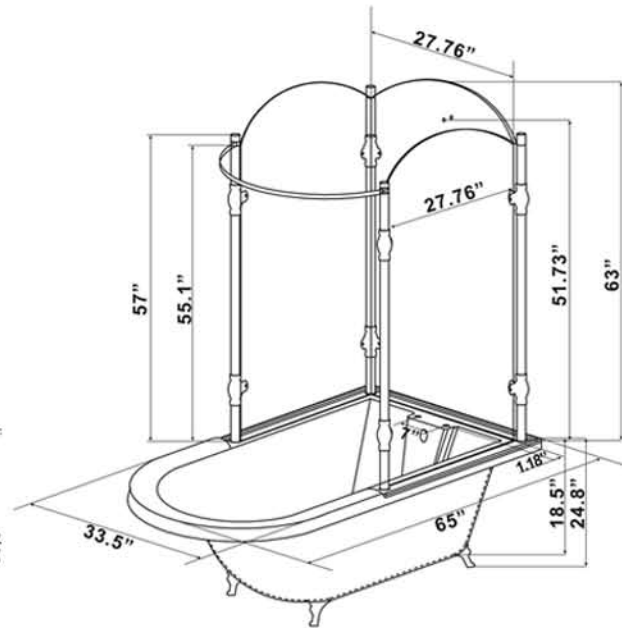

Oasis 65 65" Vintage Tub/Shower Clawfoot Tub

Supplied with all parts required for full installation

Weight: 267 lbs

Weight when Filled with Water: 917 lbs

Maximum Height under Shower Head: 6'6"

Height from Tub Floor to Front Shower Rail: 6'1"

Overall Structure Height: 7'5"

Rough-in Plumbing Details;

Supply lines: 7" Centers at 3⁷/₈" from Tub Edge

Drain Center: 11" from Tub Edge

Included in Package:

Tub, cast iron feet, tempered glass surround, fixtures for shower surround, tub faucet, shower riser, 8" rainfall showerhead, hot & cold supply lines with stop valves and drain with overflow.

Meets or Exceeds ANSI Z123.1.2-2005 and CSA B45.0-02 & CSA B45.5-02

All dimensions and weights are approximate and meant for guidance only