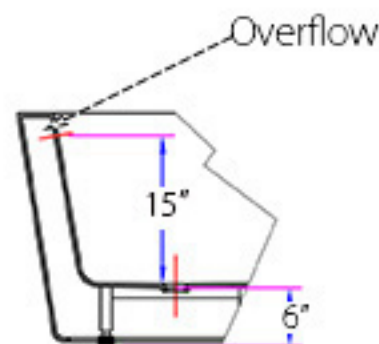

## THE COSMOS - 67" Oval Center Drain Acrylic Bathtub

### Features:

- Installs from above floor level
- Does not require a special drain
- Pop-up drain and 1.5" drain hub included
- Fiberglass reinforced acrylic skins with air gap for optimal insulation
- All fittings concealed between skins
- Easy access in case of repair, simply disconnected drain and lift tub straight up
- Easy access for most deck mount, wall mount and freestanding tub fillers
- Excellent depth to overflow
- Good rim width for sitting or resting on
- Supplied with leveling pads for uneven floors