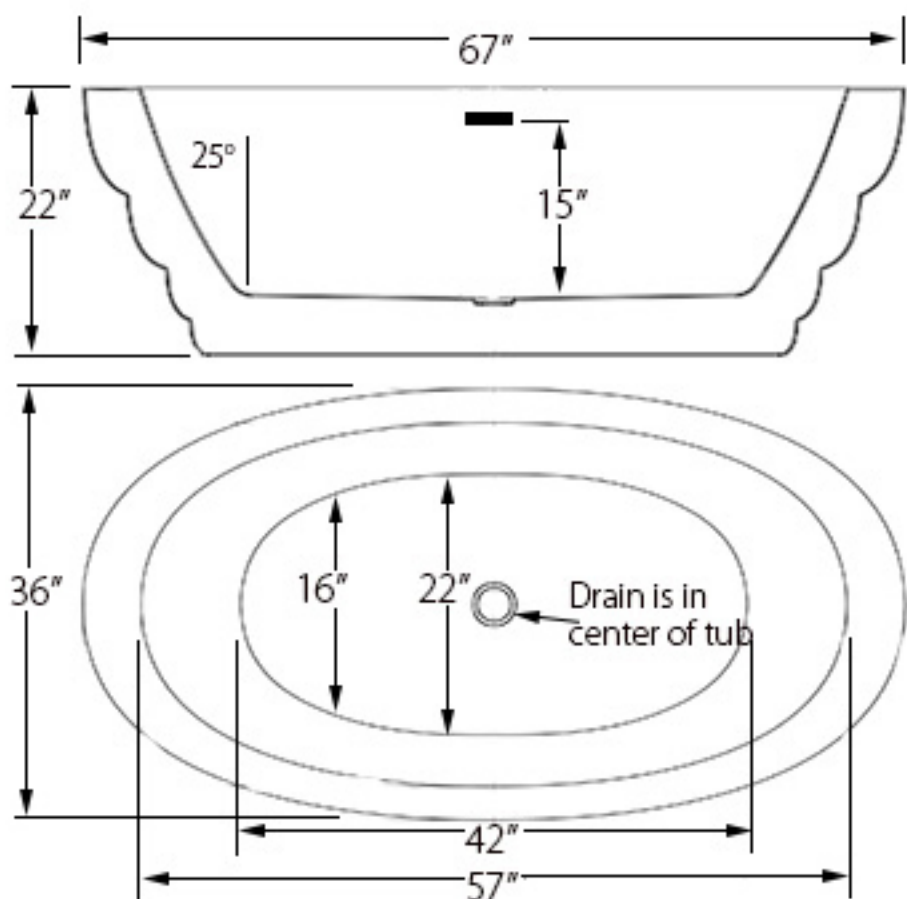

## THE COSMOS - 67" Oval Center Drain Acrylic Bathtub

### Features:

- Installs from above floor level
- Does not require a special drain
- Pop-up drain and 1.5" drain hub included
- Fiberglass reinforced acrylic skins with air gap for optimal insulation
- All fittings concealed between skins
- Easy access in case of repair, simply disconnected drain and lift tub straight up
- Easy access for most deck mount, wall mount and freestanding tub fillers
- Excellent depth to overflow
- Good rim width for sitting or resting on
- Supplied with leveling pads for uneven floors