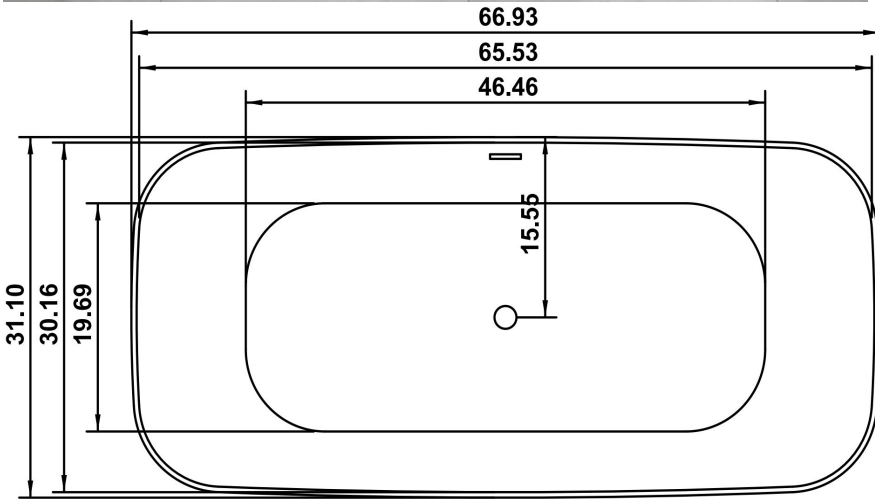

**Tub Configurations**

**Milano67CAJ (Air Jet)**  
(Electrical: 1x 110V 15A GFCI)  
Standard Feature: Air Blower

*Optional Features: Chromotherapy Light, Ozone Sanitizing*

Milano67C (Soaker)

**General Specifications**

|                                      |   |
|--------------------------------------|---|
| <b>Installation</b>                  | Freestanding  |
| <b>Material</b>                      | High Gloss Acrylic Sheet Reinforced with Fiberglass and Resin |
| <b>Weight</b>                        | 122 lbs - Soaker<br>132 lbs - Air Jet                         |
| <b>Depth to Overflow</b>             | 15.24"  |
| <b>Water Capacity (with Bather*)</b> | 78 gal (53 gal)   |