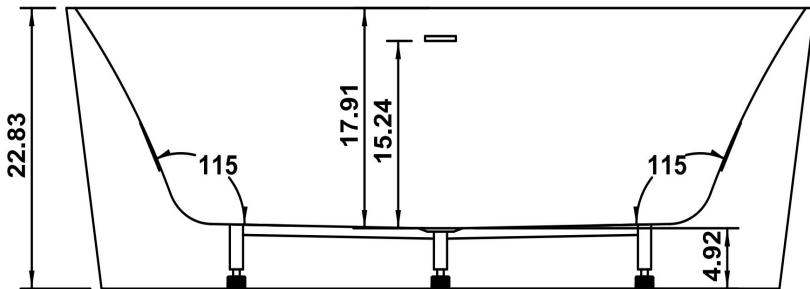

Milano67C (Soaker)

General Specifications

Installation	Freestanding
Material	High Gloss Acrylic Sheet Reinforced with Fiberglass and Resin
Weight	122 lbs - Soaker 132 lbs - Air Jet
Depth to Overflow	15.24"
Water Capacity (with Bather*)	78 gal (53 gal)

Drain Requirement

Required pop-up drain and 1.5" drain hub included
Can use Slip Joint or Quick Connect Drain (Not Supplied)
Tub supplied with leveling pads for uneven floors

Component Legend

- Activation Button
- Air Wall Jet
- Air Floor Jet

Codes/Standards

ASME A112.19.702020/CSA B45.10:20*
CSA B45.5/IAPMO Z124-2017
UL 1795*
MA Code Accepted