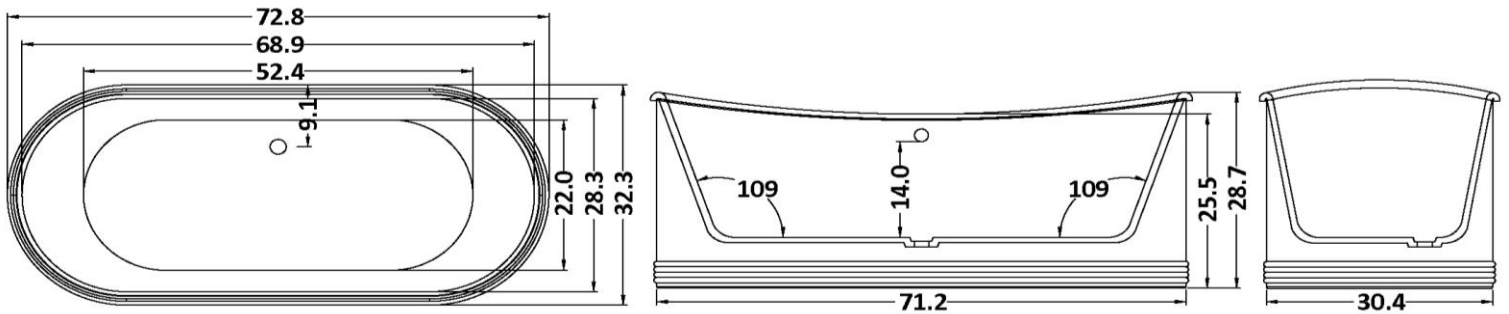

Copper Shell French Bateau 73"

Freestanding Bathtub Name & Length	Copper Skirt	73"		
Integrated Drain Position	Back Center			
Features	Soaker	Air Jetted	Water Jetted	Spa Jetted
Model Number	CopEWSBT73	CopEWSBT73A	CopEWSBT73W	CopEWSBT73HS
Pop-up Drain	yes	yes	yes	yes
Drain Hub	yes	yes	yes	yes
Integrated Jetting Parts	N/A	yes	yes	yes
Speed and Direction Control Water Jets	N/A	N/A	4 Sides + 2 Feet	4 Sides + 2 Feet
Direction Control Only Water Jets	N/A	N/A	4 Back	4 Back
Variable Speed Heated Air Jets on Floor	N/A	12	N/A	12
Water Heater	N/A	N/A	Optional	yes
Chromotherapy Light	N/A	Optional	Optional	yes
Ozone Sanitizing	N/A	Optional	Optional	yes
Remote Control Operation (no buttons)	N/A	yes	yes	yes
Additional 6' Electrical Extensions	N/A	yes	yes	yes
Cord Location	N/A	Customer Specify	Customer Specify	Customer Specify
Tub Weight Empty lbs	240	244	252	256
Gallons to Overflow with Bather	60	60	60	60
110 volt - GFCI Requirement On Site	none	1 - 15 amp	1 - 15 amp	2 - 15 amp

The speed control water jets can be easily adjusted or turned off to increase the back jet pressure for a more aggressive back massage.

Meets or Exceeds

CSA B45.5/IAPMO Z124-2017

ASME A112.18.1-2018/CSA B125.1-18