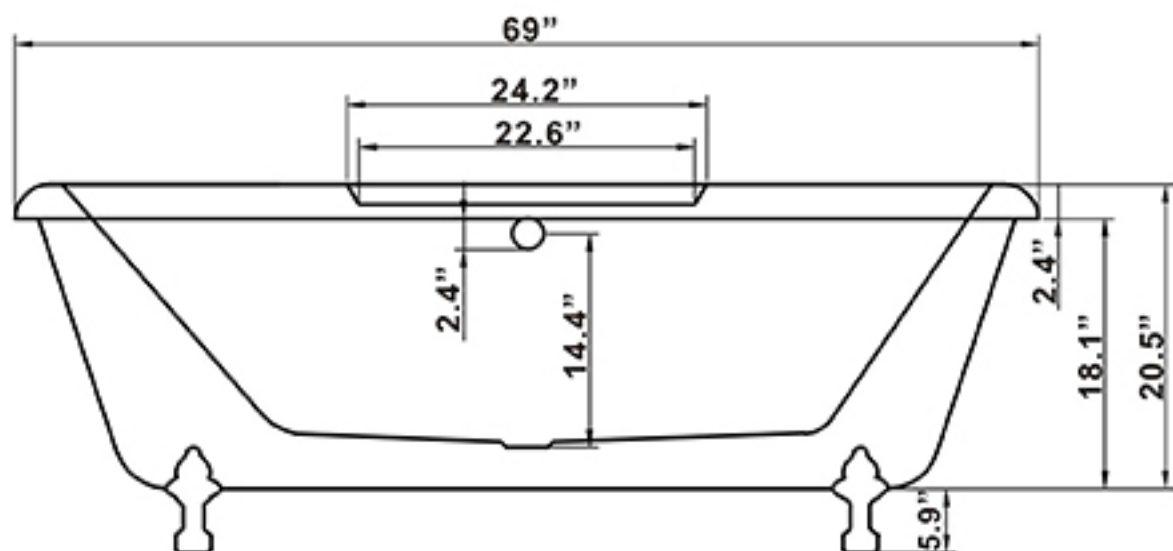

69" Double Skin Double Ended Clawfoot Tub for Jetting

Dimensions apply to: SS69W, SS69A and EM69