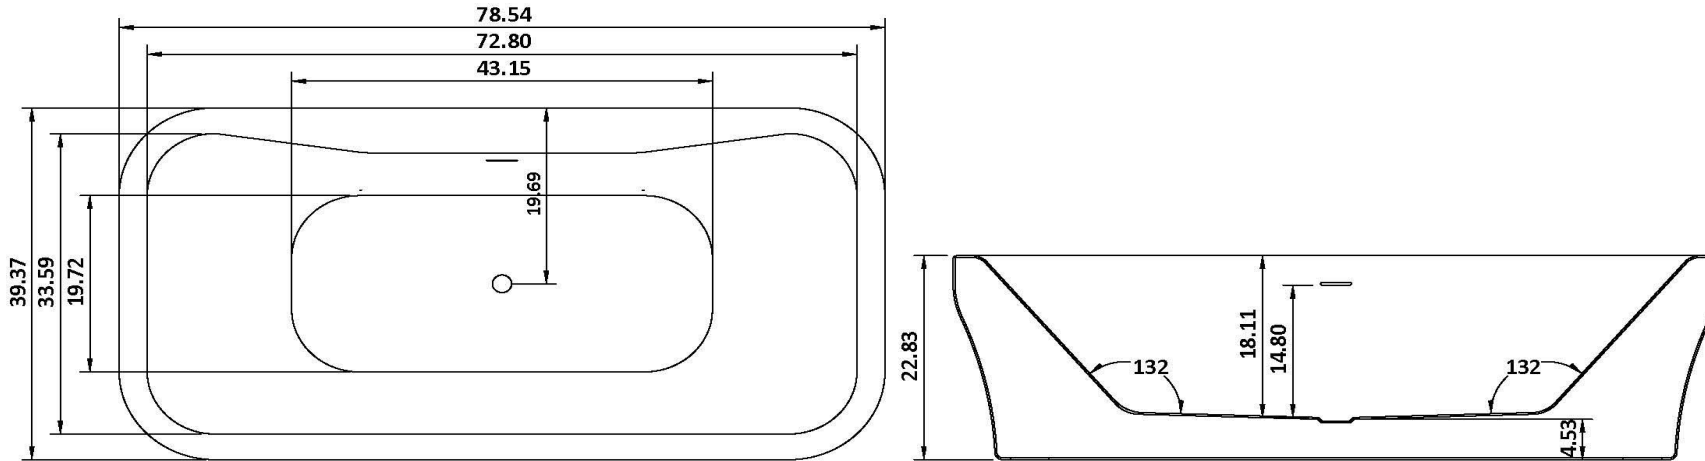

SanSiro Eclipse 79 inch Center Drain Bathtub

Freestanding Bathtub Name & Length	Eclipse 79"		ZONE CONTROL	ZONE CONTROL
Integrated Drain Position	Center		Water Jetted	Spa Jetted
Features	Soaker	Air Jetted		
Model Number	Eclipse79C	Eclipse79CAJ	Eclipse79CWJ	Eclipse79CHS
Pop-up Drain	Yes	Yes	Yes	Yes
Zone Variable Speed Water Jets - Upper Body	N/A	N/A	4 Back, 2 Thighs	4 Back, 2 Thighs
Zone Variable Speed Water Jets - Lower Body	N/A	N/A	4 Feet	4 Feet
Variable Speed Heated Air Jets on Floor	N/A	12	N/A	12
Water Heater	N/A	N/A	Optional	Yes
Chromotherapy Light	N/A	Optional	Optional	Yes
Ozone Sanitizing	N/A	Optional	Yes	Yes
Remote Control Operation (no buttons)	N/A	Yes	Yes	Yes
Tub Weight Empty lbs	133	137	143	147
Gallons to Overflow with Bather	68	68	68	68
110 volt - 15-amp GFCI Requirement On Site	N/A	1	1	2
Meets or Exceeds CSA B45.5/IAPMO Z124-2017 ASME A112.18.1-2018/CSA B125.1-18 MA Code Accepted	 cUL Listed			