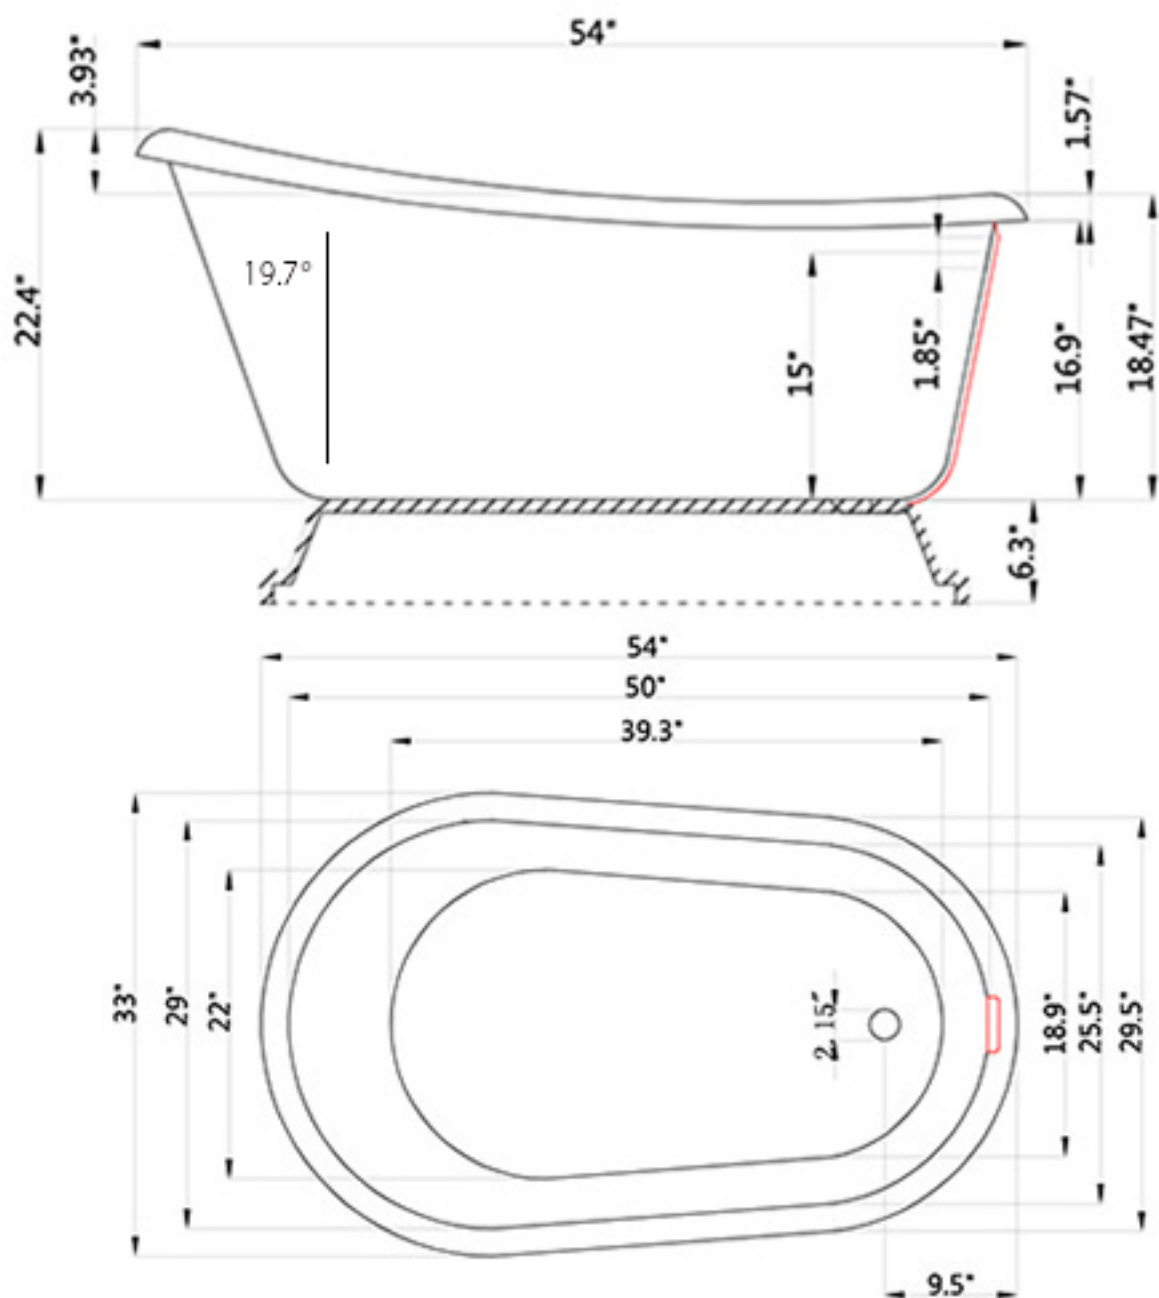

Iris54PD

54" long Extra Wide Swedish Slipper Pedestal Tub

This tub has an integrated drain overflow, drain tail piece to floor will fit directly from under the tub drain position noted on the drawing

Tub weight empty - 122lbs

Approx. gallons to overflow - 44

Meets or exceeds and is listed in accordance with ASME and ANSI specifications
MA Code Accepted