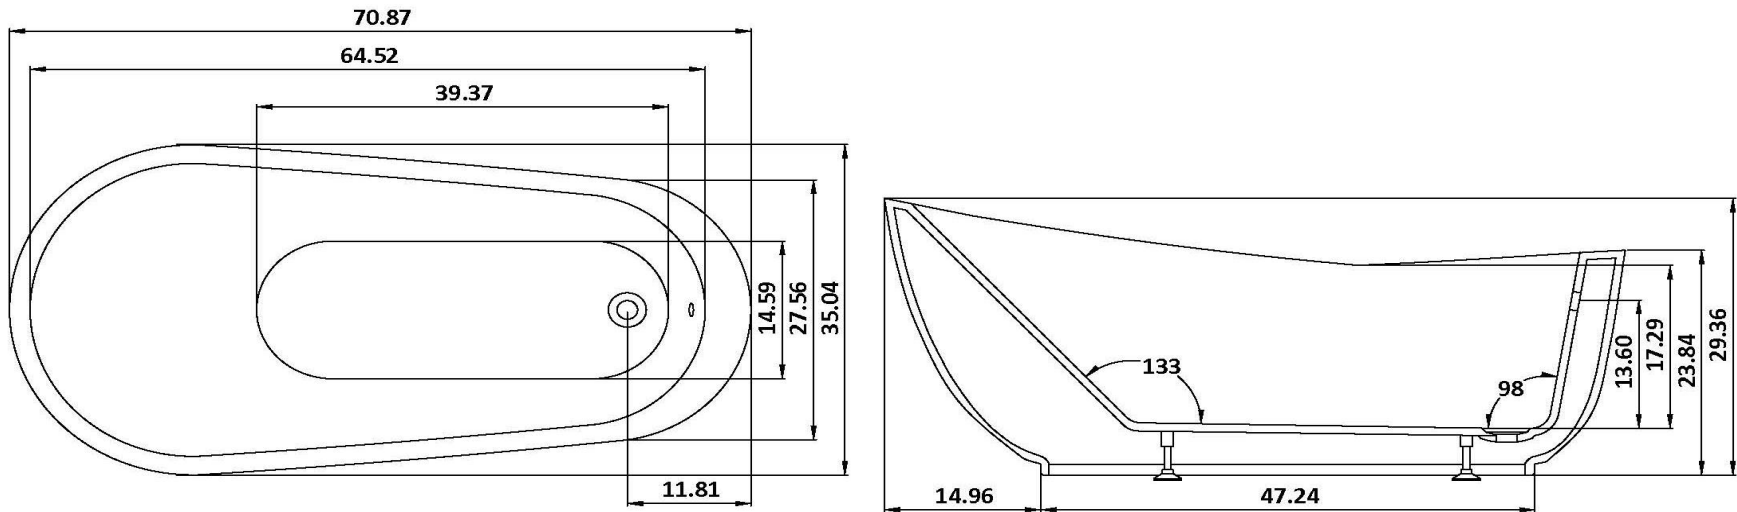

SanSiro Feronia71E 71 inch End Drain Bathtub

Freestanding Bathtub Name & Length	Feronia 71"		ZONE CONTROL Water Jetted	ZONE CONTROL Spa Jetted
Integrated Drain Position	End			
Features	Soaker	Air Jetted		
Model Number	Feronia71E	Feronia71EAJ	Feronia71EWJ	Feronia71EHS
Pop-up Drain	Yes	Yes	Yes	Yes
Zone Variable Speed Water Jets - Upper Body	N/A	N/A	4 Back, 2 Hips	4 Back, 2 Hips
Zone Variable Speed Water Jets - Lower Body	N/A	N/A	4 Feet	4 Feet
Variable Speed Heated Air Jets on Floor	N/A	12	N/A	12
Water Heater	N/A	N/A	Optional	Yes
Chromotherapy Light	N/A	Optional	Optional	Yes
Ozone Sanitizing	N/A	Optional	Optional	Yes
Remote Control Operation (no buttons)	N/A	Yes	Yes	Yes
Tub Weight Empty lbs	142	146	152	156
Gallons to Overflow with Bather	51	51	51	51
110 volt - 15-amp GFCI Requirement On Site	N/A	1	1	2

Meets or Exceeds

CSA B45.5/IAPMO Z124-2017
 ASME A112.18.1-2018/CSA B125.1-18
 MA Code Accepted

cUL Listed