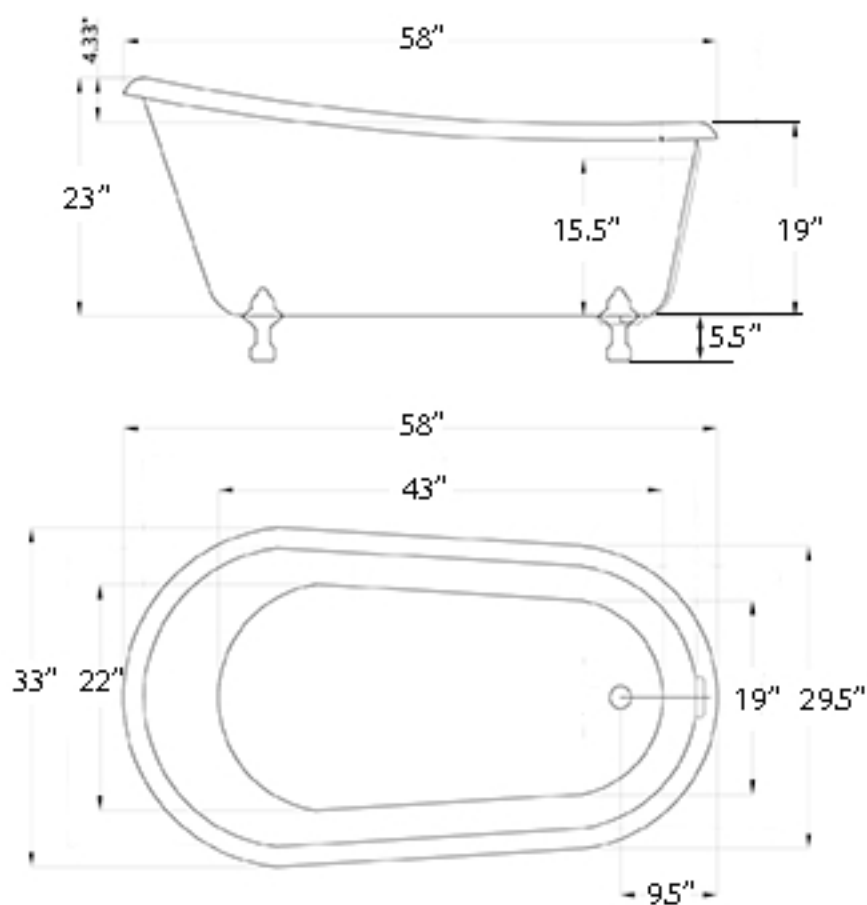

SanSiro LUXWIDE 58" Swedish Slipper Clawfoot Bathtub

## IRIS58

Tub weight - Approx. 133lbs

Gallons to overflow with person - Approx 5.1