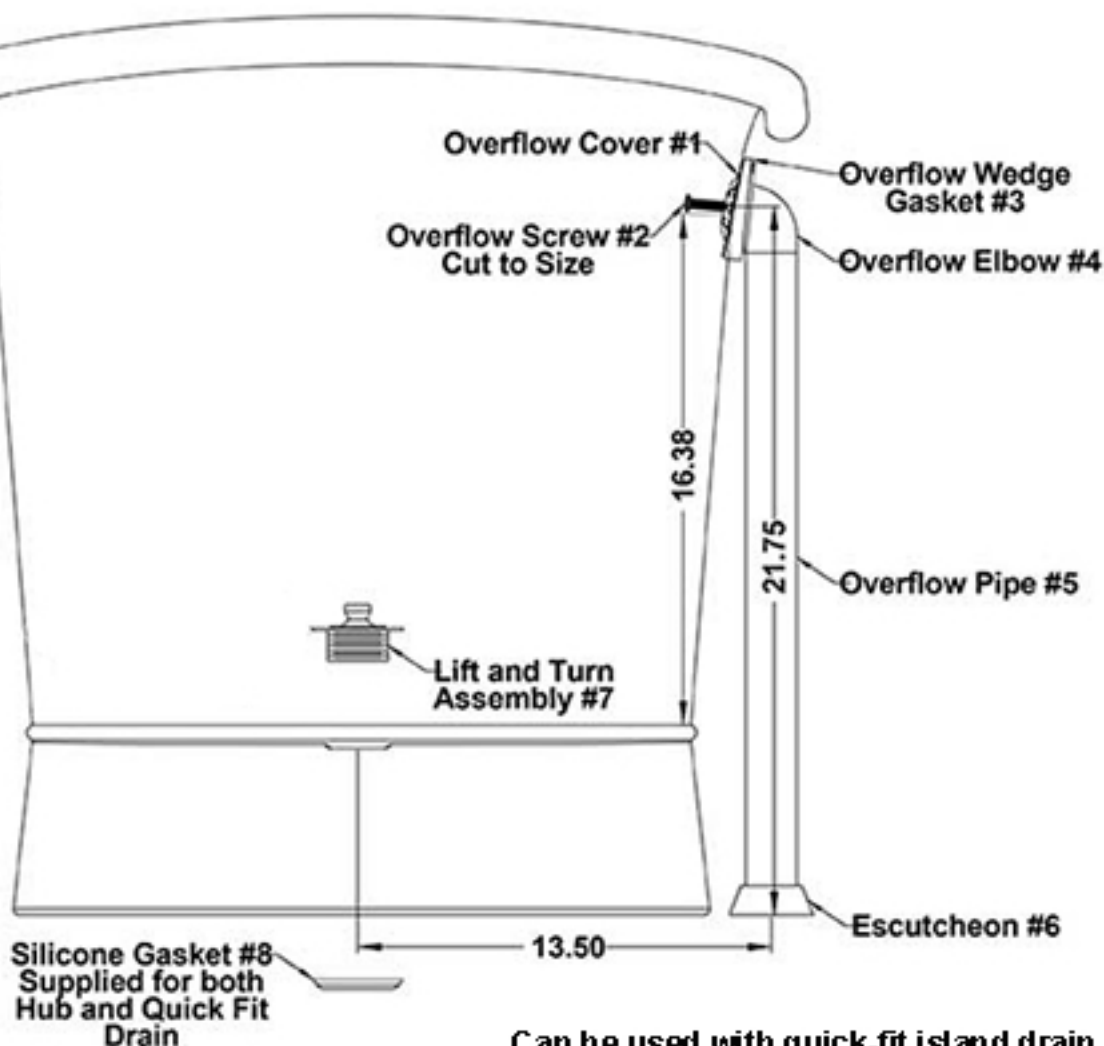

SanSiro

Two-piece Drain TP-2175

We cut the overflow hole before shipping.
Should you prefer NO OVERFLOW, please just ask

PVC Hub #9
Not Supplied

Brass Nut #10
Used on Quick
Fit Drain