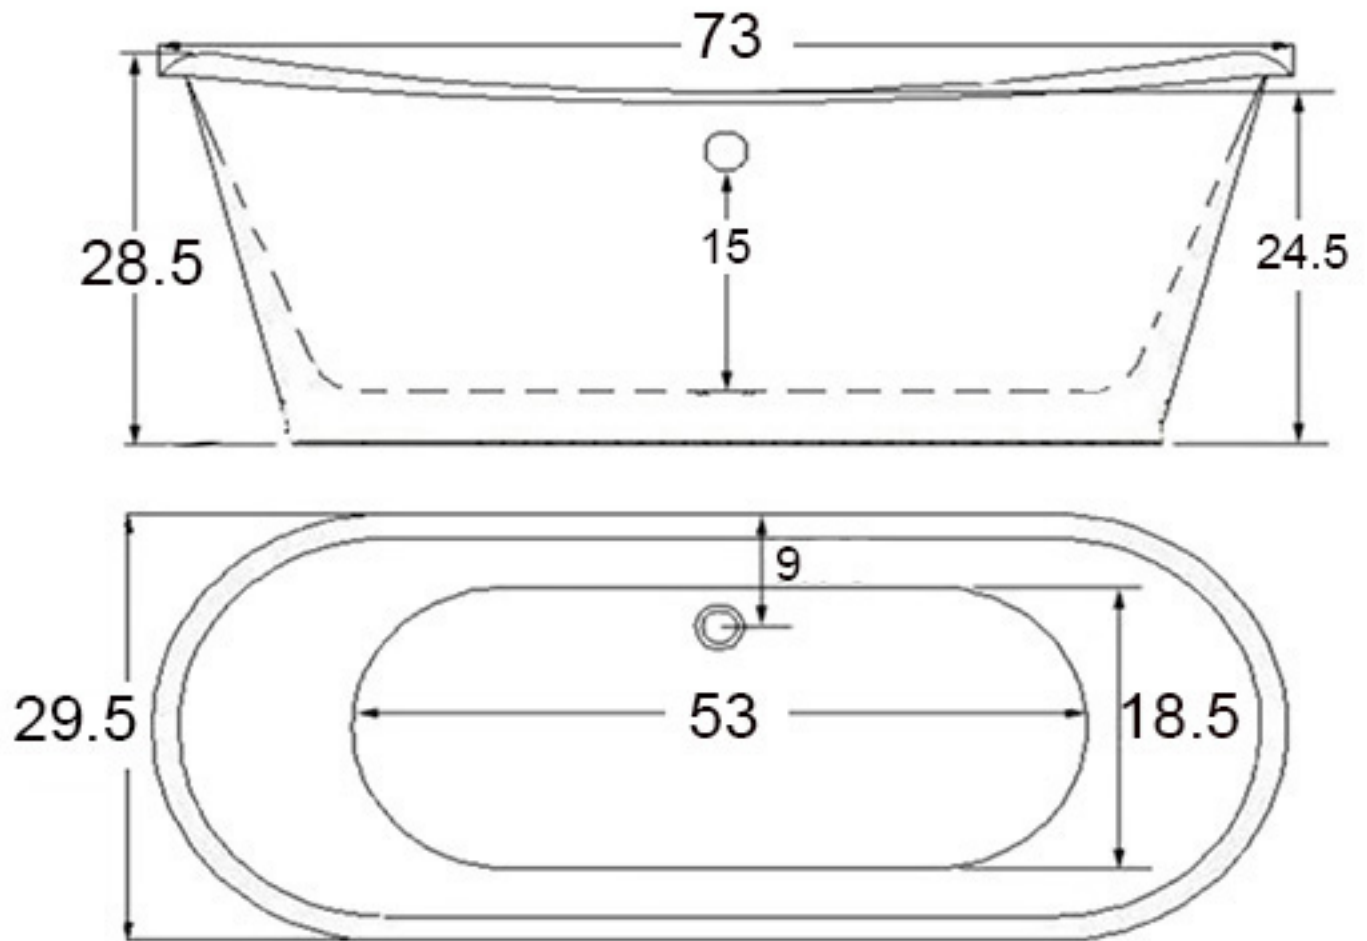

73" French Bateau Skirted Bathtub

CoreAcryl Heavy Duty Acrylic Interior Bathtub
Fiberglass and Resin Reinforced Acrylic Exterior Shell

Tub weight empty 198 lbs

Gallons to overflow 72

MA Code Accepted

UL Listed