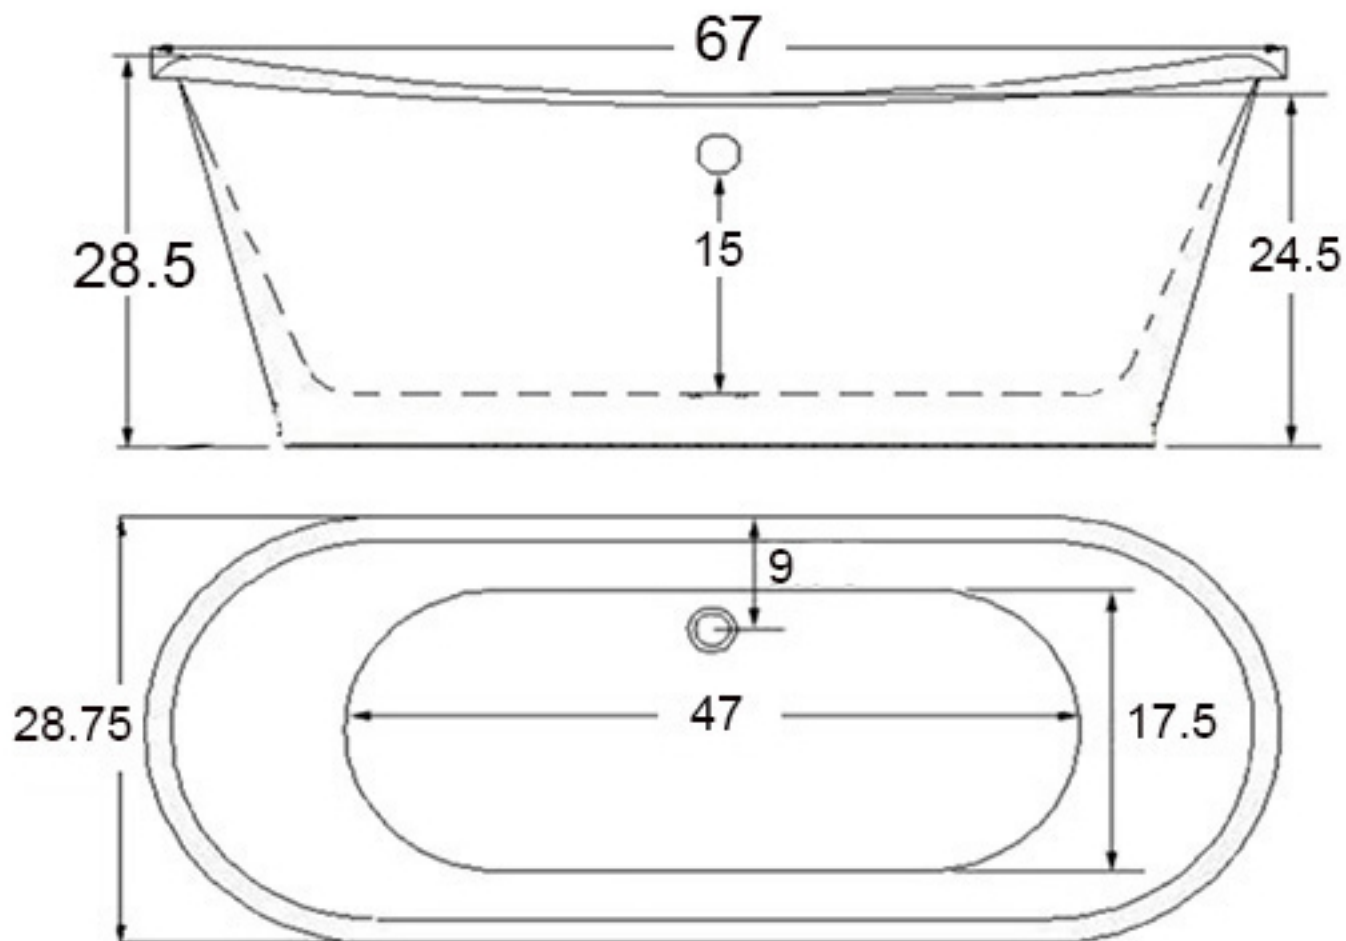

# 67" French Bateau Skirted Bathtub

CoreAcryl Heavy Duty Acrylic Interior Bathtub

Fiberglass and Resin Reinforced Acrylic Exterior Shell

Tub weight empty 179 lbs

Gallons to overflow 72

MA code Accepted

UL Listed