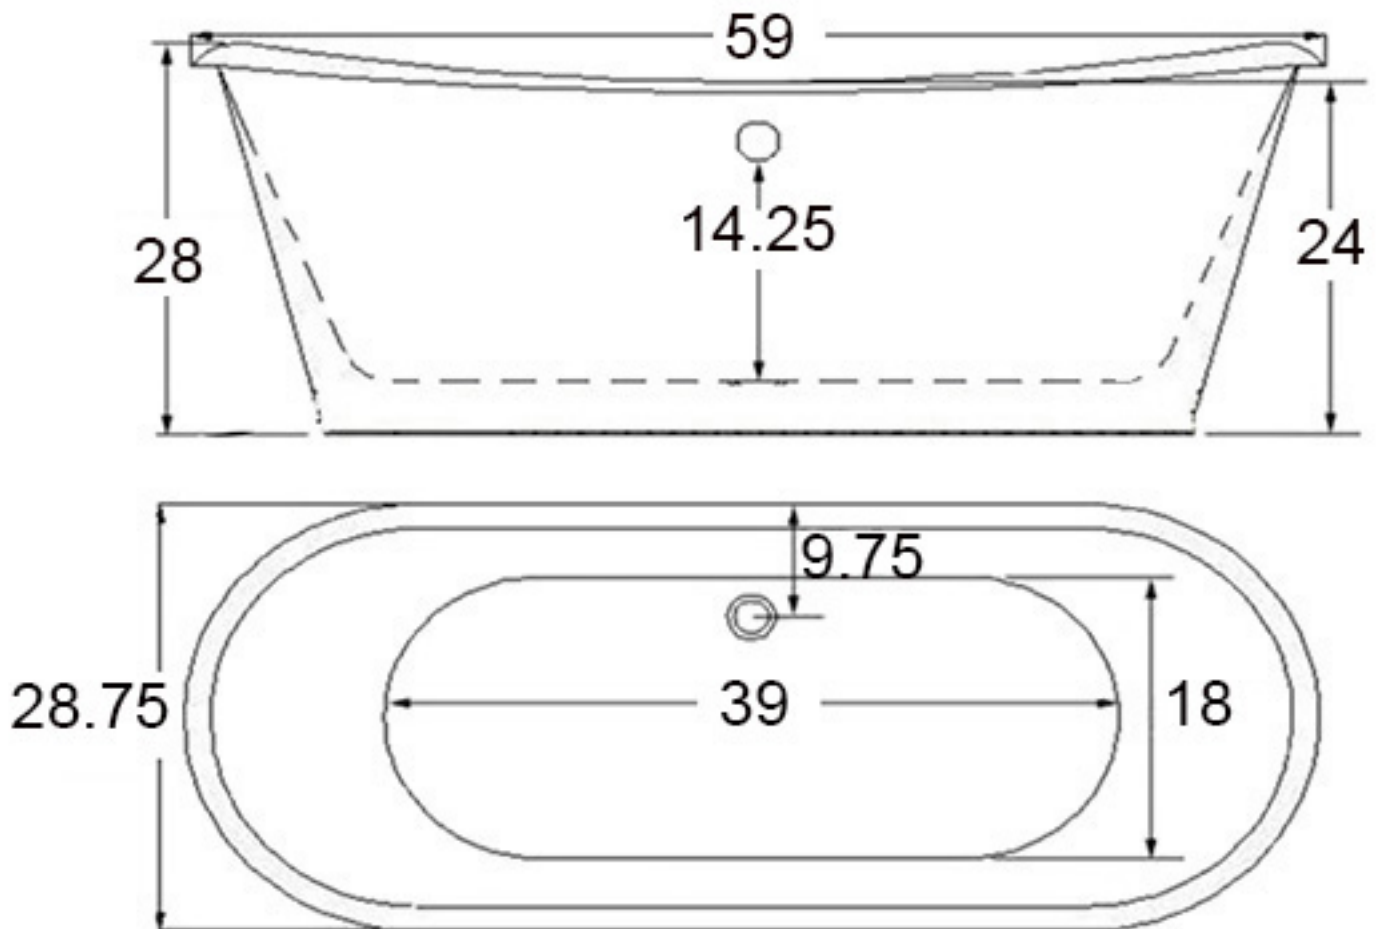

59" French Bateau Skirted Bathtub

CoreAcryl Heavy Duty Acrylic Interior Bathtub
Fiberglass and Resin Reinforced Acrylic Exterior Shell

Tub weight empty 158 lbs
Gallons to overflow 57
MA code Accepted
UL Listed