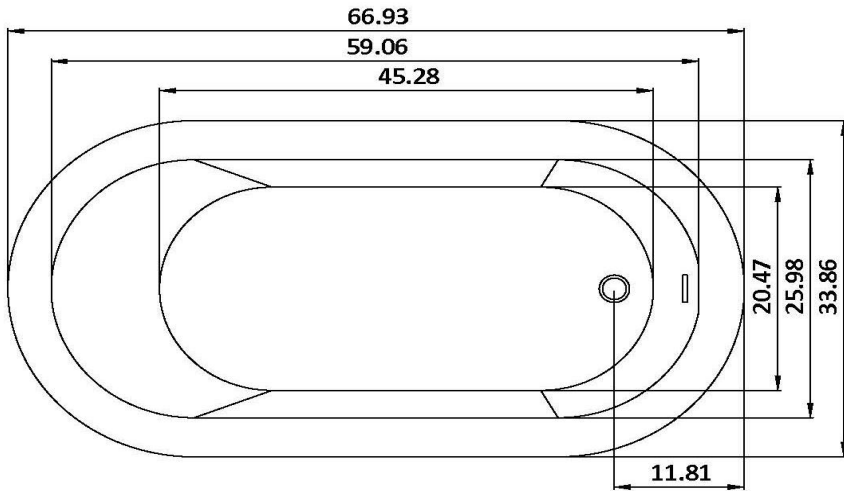

SanSiro Augusta67E 67 inch End Drain Bathtub

Freestanding Bathtub Name & Length	Augusta 67"		ZONE CONTROL Water Jetted	ZONE CONTROL Spa Jetted
Integrated Drain Position	End			
Features	Soaker	Air Jetted		
Model Number	Augusta67E	Augusta67EAJ	Augusta67EWJ	Augusta67EHS
Pop-up Drain	Yes	Yes	Yes	Yes
Zone Variable Speed Water Jets - Upper Body	N/A	N/A	4 Back, 2 Hips	4 Back, 2 Hips
Zone Variable Speed Water Jets - Lower Body	N/A	N/A	4 Feet	4 Feet
Variable Speed Heated Air Jets on Floor	N/A	12	N/A	12
Water Heater	N/A	N/A	Optional	Yes
Chromotherapy Light	N/A	Optional	Optional	Yes
Ozone Sanitizing	N/A	Optional	Optional	Yes
Remote Control Operation (no buttons)	N/A	Yes	Yes	Yes
Tub Weight Empty lbs	134	138	144	148
Gallons to Overflow with Bather	48	48	48	48
110 volt - 15-amp GFCI Requirement On Site	N/A	1	1	2

Meets or Exceeds
 CSA B45.5/IAPMO Z124-2017
 ASME A112.18.1-2018/CSA B125.1-18
 MA Code Accepted

cUL Listed