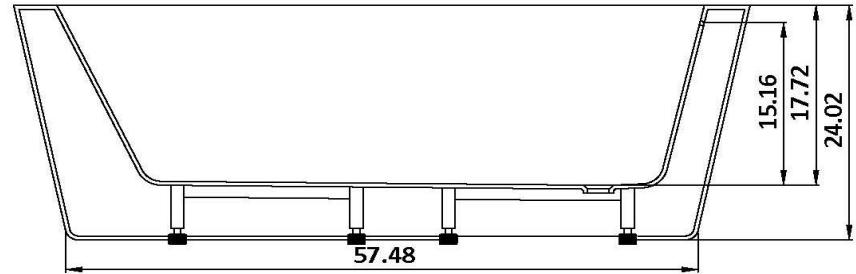

SanSiro Augusta67E 67 inch End Drain Bathtub

Freestanding Bathtub Name & Length	Augusta 67"		ZONE CONTROL Water Jetted	ZONE CONTROL Spa Jetted
Integrated Drain Position	End			
Features	Soaker	Air Jetted		
Model Number	Augusta67E	Augusta67EAJ	Augusta67EWJ	Augusta67EHS
Pop-up Drain	Yes	Yes	Yes	Yes
Zone Variable Speed Water Jets - Upper Body	N/A	N/A	4 Back, 2 Hips	4 Back, 2 Hips
Zone Variable Speed Water Jets - Lower Body	N/A	N/A	4 Feet	4 Feet
Variable Speed Heated Air Jets on Floor	N/A	12	N/A	12
Water Heater	N/A	N/A	Optional	Yes
Chromotherapy Light	N/A	Optional	Optional	Yes
Ozone Sanitizing	N/A	Optional	Optional	Yes
Remote Control Operation (no buttons)	N/A	Yes	Yes	Yes
Tub Weight Empty lbs	134	138	144	148
Gallons to Overflow with Bather	48	48	48	48
110 volt - 15-amp GFCI Requirement On Site	N/A	1	1	2