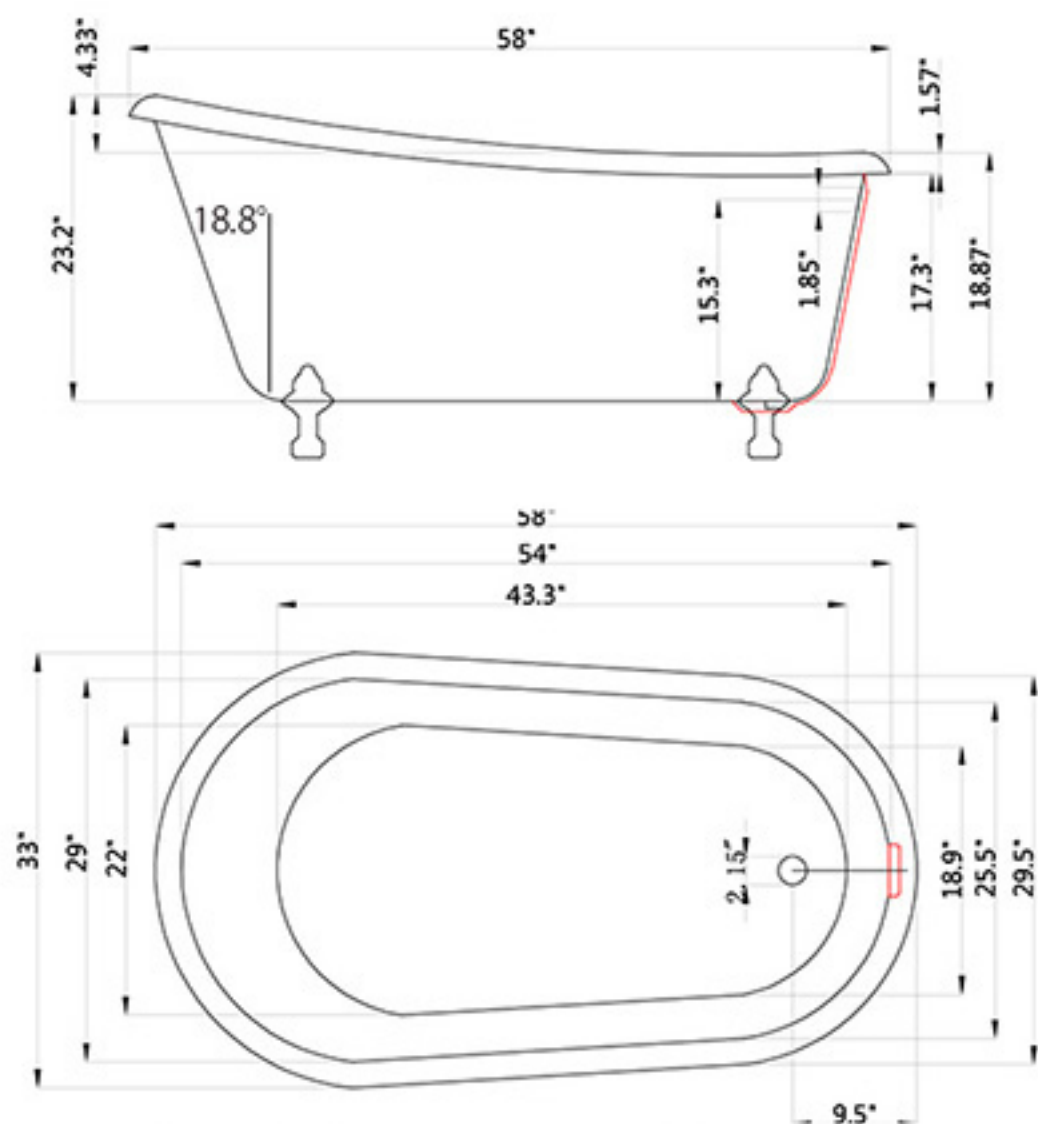

# AthenaCL58

58" long Extra Wide Swedish Slipper Clawfoot Tub

This tub has an integrated drain overflow, drain tail piece to floor will fit directly from under the tub drain position noted on the drawing

Tub weight empty 132 lbs

Approx. gallons to overflow - 48

Meets or exceeds and is listed in accordance with ASME and ANSI specifications  
MA Code Accepted