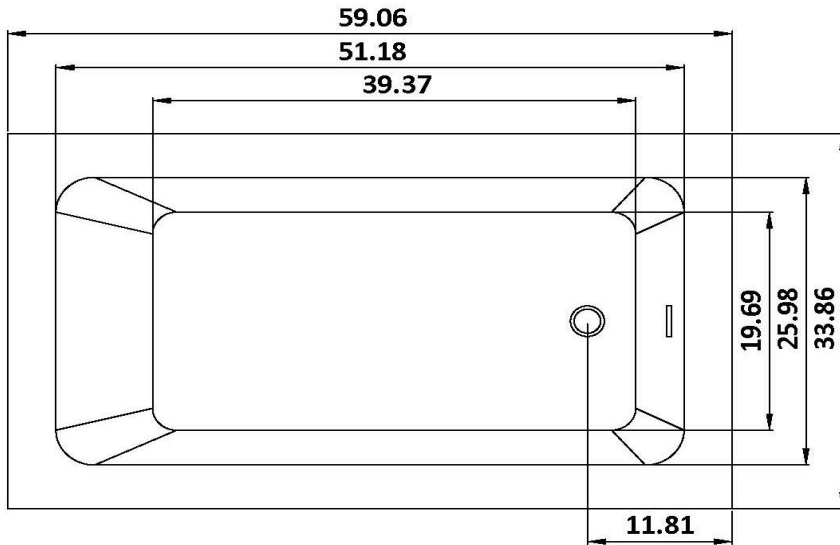

SanSiro Asti59E 59 inch End Drain Bathtub

Freestanding Bathtub Name & Length	ASTI 59"		ZONE CONTROL Water Jetted	ZONE CONTROL Spa Jetted
Integrated Drain Position	End			
Features	Soaker	Air Jetted		
Model Number	ASTI59E	ASTI59EAJ	ASTI59EWJ	ASTI59EHS
Pop-up Drain	Yes	Yes	Yes	Yes
Zone Variable Speed Water Jets - Upper Body	N/A	N/A	4 Back, 2 Hips	4 Back, 2 Hips
Zone Variable Speed Water Jets - Lower Body	N/A	N/A	4 Feet	4 Feet
Variable Speed Heated Air Jets on Floor	N/A	12	N/A	12
Water Heater	N/A	N/A	Optional	Yes
Chromotherapy Light	N/A	Optional	Optional	Yes
Ozone Sanitizing	N/A	Optional	Optional	Yes
Remote Control Operation (no buttons)	N/A	Yes	Yes	Yes
Tub Weight Empty lbs	102	106	112	116
Gallons to Overflow with Bather	48	48	48	48
110 volt - 15-amp GFCI Requirement On Site	N/A	1	1	2

Meets or Exceeds
 CSA B45.5/IAPMO Z124-2017
 ASME A112.18.1-2018/CSA B125.1-18
 MA Code Accepted

cUL Listed