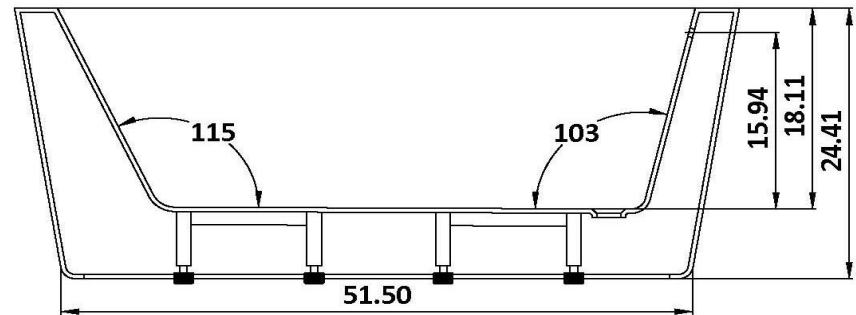

SanSiro Asti59E 59 inch End Drain Bathtub

Freestanding Bathtub Name & Length	ASTI 59"		ZONE CONTROL Water Jetted	ZONE CONTROL Spa Jetted
Integrated Drain Position	End			
Features	Soaker	Air Jetted		
Model Number	ASTI59E	ASTI59EAJ	ASTI59EWJ	ASTI59EHS
Pop-up Drain	Yes	Yes	Yes	Yes
Zone Variable Speed Water Jets - Upper Body	N/A	N/A	4 Back, 2 Hips	4 Back, 2 Hips
Zone Variable Speed Water Jets - Lower Body	N/A	N/A	4 Feet	4 Feet
Variable Speed Heated Air Jets on Floor	N/A	12	N/A	12
Water Heater	N/A	N/A	Optional	Yes
Chromotherapy Light	N/A	Optional	Optional	Yes
Ozone Sanitizing	N/A	Optional	Optional	Yes
Remote Control Operation (no buttons)	N/A	Yes	Yes	Yes
Tub Weight Empty lbs	102	106	112	116
Gallons to Overflow with Bather	48	48	48	48
110 volt - 15-amp GFCI Requirement On Site	N/A	1	1	2