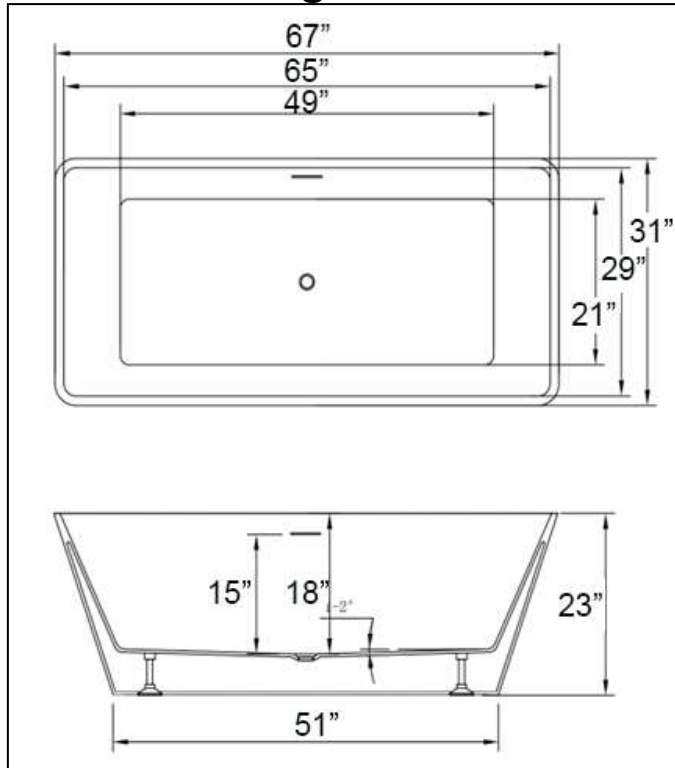

SanSiro Trigoso-67-Air

Features		Soaker
Integrated Drain with Overflow	Yes	Yes
Slotted Overflow	Yes	Yes
Pop-up Drain	Yes	Yes
Integrated Variable Speed Blower	0.5 HP	No
White Air Jets on Floor	12	No
Water Proof Remote Control Activation	Yes	No
GFCI Electrical Supply	110V/15 Amp	No
Gallons to Overflow with Bather	61	61
Tub Weight Empty lbs	121	114
Shipping Weight lbs	152	145
Shipping Dimensions	71 x 35 x 26	71 x 35 x 26