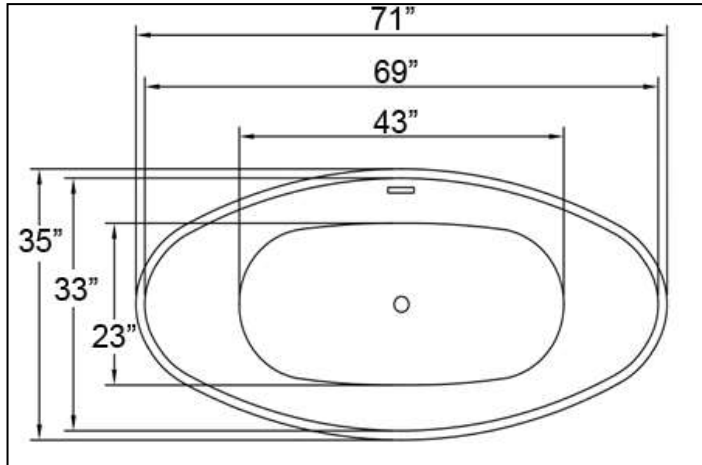

SanSiro Potentia-71-Air

Features	Air Jetted	Soaker
Integrated Drain with Overflow	Yes	Yes
Slotted Overflow	Yes	Yes
Pop-up Drain	Yes	Yes
Integrated Variable Speed Blower	0.5 HP	No
White Air Jets on Floor	12	No
Water Proof Remote Control Activation	Yes	No
GFCI Electrical Supply	110V/15 Amp	No
Gallons to Overflow with Bather	50	50
Tub Weight Empty lbs	112	105
Shipping Weight lbs	145	138
Shipping Dimensions	75 x 35 x 28	75 x 35 x 28