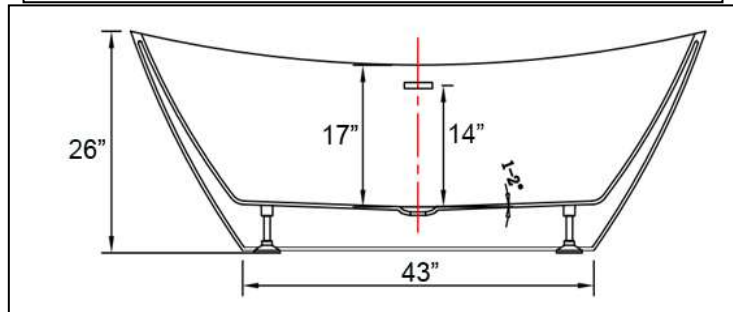

SanSiro Potentia-71-Air

Features	Air Jetted	Soaker
Integrated Drain with Overflow	Yes	Yes
Slotted Overflow	Yes	Yes
Pop-up Drain	Yes	Yes
Integrated Variable Speed Blower	0.5 HP	No
White Air Jets on Floor	12	No
Water Proof Remote Control Activation	Yes	No
GFCI Electrical Supply	110V/15 Amp	No
Gallons to Overflow with Bather	50	50
Tub Weight Empty lbs	112	105
Shipping Weight lbs	145	138
Shipping Dimensions	75 x 35 x 28	75 x 35 x 28