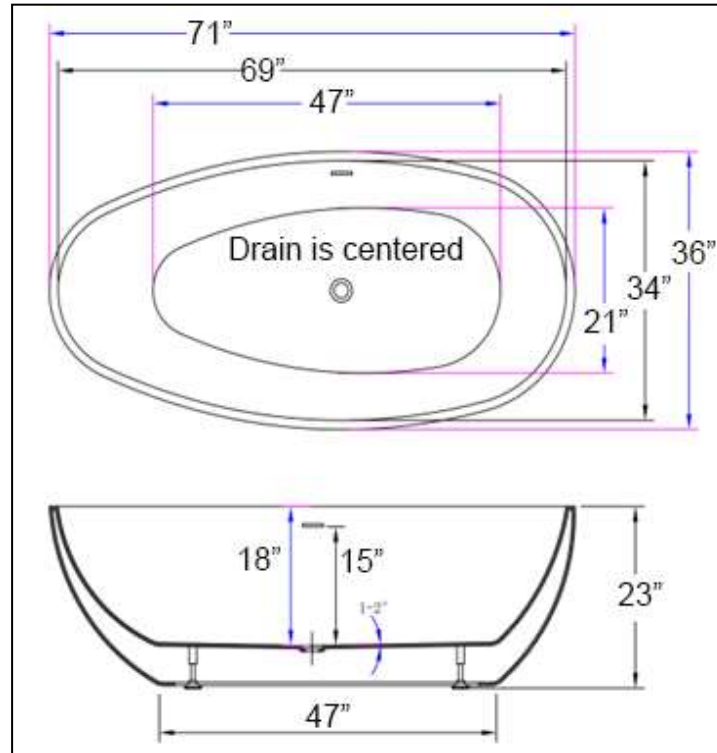

SanSiro Palermo-71-Air

Features	Air Jetted	Soaker
Integrated Drain with Overflow	Yes	Yes
Slotted Overflow	Yes	Yes
Pop-up Drain	Yes	Yes
Integrated Variable Speed Blower	0.5 HP	No
White Air Jets on Floor	12	No
Water Proof Remote Control Activation	Yes	No
GFCI Electrical Supply	110V/15 Amp	No
Gallons to Overflow with Bather	65	65
Tub Weight Empty lbs	106	99
Shipping Weight lbs	132	125
Shipping Dimensions	75 x 39 x 26	75 x 39 x 26