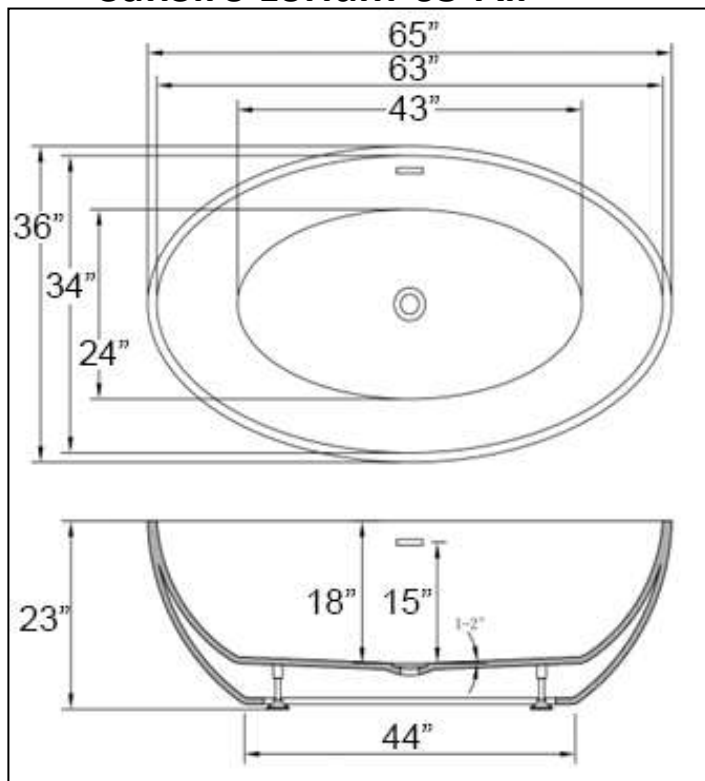

SanSiro Lorium-65-Air

Features	Air Jetted	Soaker
Integrated Drain with Overflow	Yes	Yes
Slotted Overflow	Yes	Yes
Pop-up Drain	Yes	Yes
Integrated Variable Speed Blower	0.5 HP	No
White Air Jets on Floor	12	No
Water Proof Remote Control Activation	Yes	No
GFCI Electrical Supply	110V/15 Amp	No
Gallons to Overflow with Bather	53	53
Tub Weight Empty lbs	112	105
Shipping Weight lbs	136	129
Shipping Dimensions	69 x 39 x 26	69 x 39 x 26