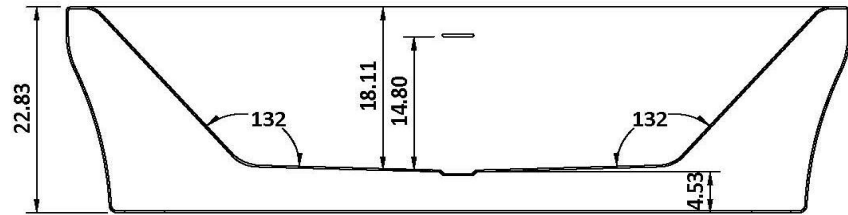

SanSiro Eclipse 79 inch Center Drain Bathtub

Freestanding Bathtub Name & Length	Eclipse 79"		ZONE CONTROL Water Jetted	ZONE CONTROL Spa Jetted
Integrated Drain Position	Center			
Features	Soaker	Air Jetted		
Model Number	Eclipse79C	Eclipse79CAJ	Eclipse79CWJ	Eclipse79CHS
Pop-up Drain	Yes	Yes	Yes	Yes
Zone Variable Speed Water Jets - Upper Body	N/A	N/A	4 Back, 2 Hips	4 Back, 2 Hips
Zone Variable Speed Water Jets - Lower Body	N/A	N/A	4 Feet	4 Feet
Variable Speed Heated Air Jets on Floor	N/A	12	N/A	12
Water Heater	N/A	N/A	Optional	Yes
Chromotherapy Light	N/A	Optional	Optional	Yes
Ozone Sanitizing	N/A	Optional	Yes	Yes
Remote Control Operation (no buttons)	N/A	Yes	Yes	Yes
Tub Weight Empty lbs	133	137	143	147
Gallons to Overflow with Bather	70	70	70	70
110 volt - 15-amp GFCI Requirement On Site	N/A	1	1	2