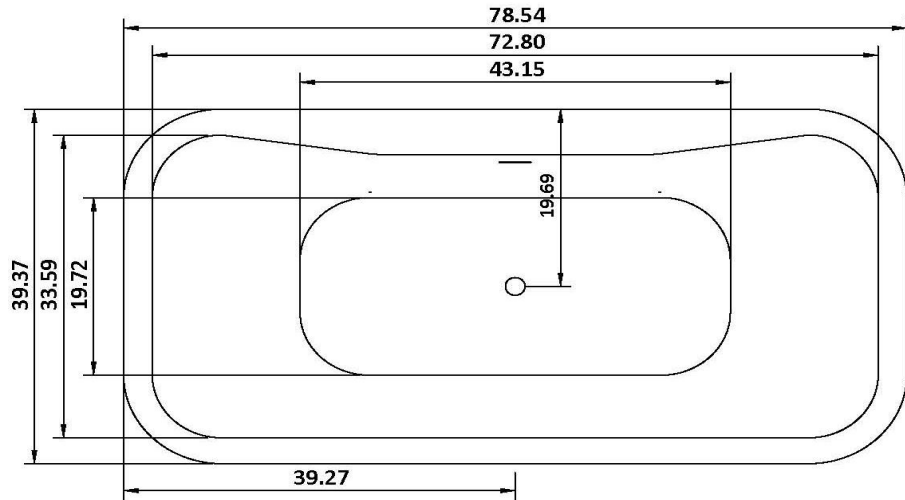

SanSiro Eclipse 79 inch Center Drain Bathtub

Freestanding Bathtub Name & Length	Eclipse 79"		ZONE CONTROL Water Jetted	ZONE CONTROL Spa Jetted
Integrated Drain Position	Center			
Features	Soaker	Air Jetted		
Model Number	Eclipse79C	Eclipse79CAJ	Eclipse79CWJ	Eclipse79CHS
Pop-up Drain	Yes	Yes	Yes	Yes
Zone Variable Speed Water Jets - Upper Body	N/A	N/A	4 Back, 2 Hips	4 Back, 2 Hips
Zone Variable Speed Water Jets - Lower Body	N/A	N/A	4 Feet	4 Feet
Variable Speed Heated Air Jets on Floor	N/A	12	N/A	12
Water Heater	N/A	N/A	Optional	Yes
Chromotherapy Light	N/A	Optional	Optional	Yes
Ozone Sanitizing	N/A	Optional	Yes	Yes
Remote Control Operation (no buttons)	N/A	Yes	Yes	Yes
Tub Weight Empty lbs	133	137	143	147
Gallons to Overflow with Bather	70	70	70	70
110 volt - 15-amp GFCI Requirement On Site	N/A	1	1	2

Meets or Exceeds
 CSA B45.5/IAPMO Z124-2017
 ASME A112.18.1-2018/CSA B125.1-18
 MA Code Accepted

cUL Listed