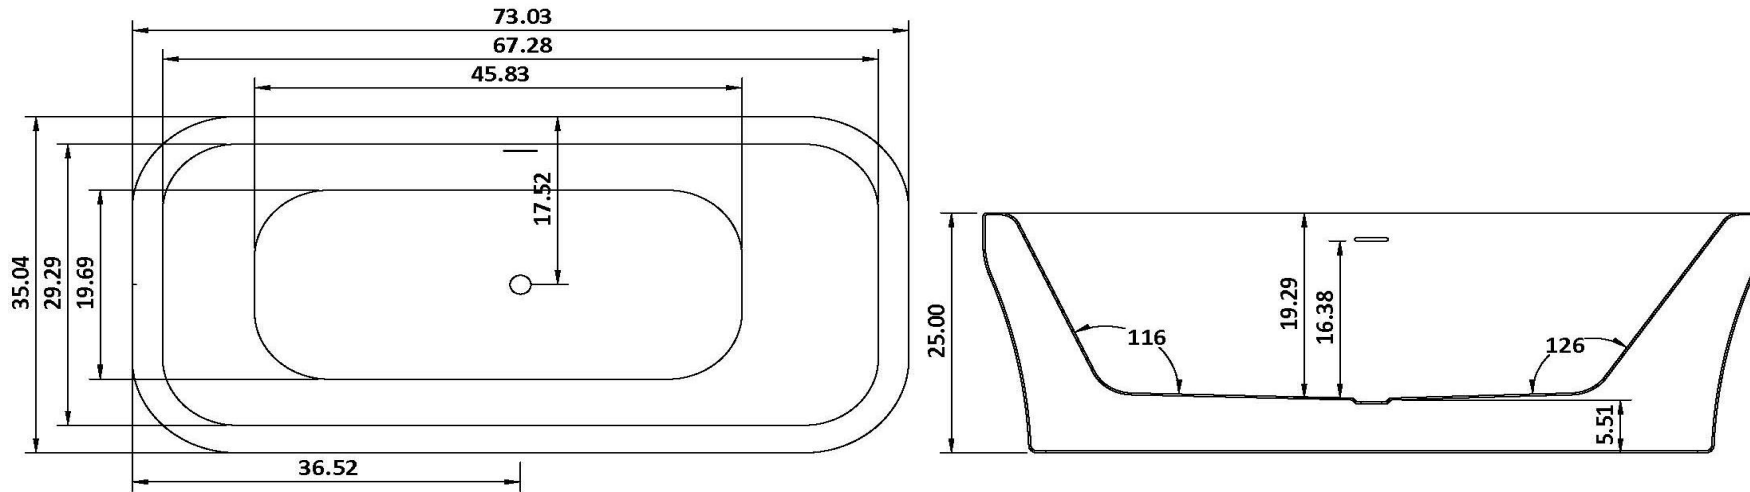

## SanSiro Eclipse 73 inch Center Drain Bathtub

Freestanding Bathtub Name & Length	Eclipse 73"		Speed Control Water Jetted	Speed Control Spa Jetted
Integrated Drain Position	Center			
Features	Soaker	Air Jetted		
Model Number	Eclipse73C	Eclipse73CAJ	Eclipse73CWJ	Eclipse73CHS
Pop-up Drain	Yes	Yes	Yes	Yes
Direction Control Water Jets - Upper Body	N/A	N/A	4 Back, 2 Hips	4 Back, 2 Hips
Direction Control Water Jets - Lower Body	N/A	N/A	4 Feet	4 Feet
Variable Speed Heated Air Jets on Floor	N/A	12	N/A	12
Water Heater	N/A	N/A	Optional	Yes
Chromotherapy Light	N/A	Optional	Optional	Yes
Ozone Sanitizing	N/A	Optional	Yes	Yes
Remote Control Operation (no buttons)	N/A	Yes	Yes	Yes
Tub Weight Empty lbs	119	123	129	133
Gallons to Overflow with Bather	65	65	65	65
110 volt - 15-amp GFCI Requirement On Site	N/A	1	1	2

**Meets or Exceeds**  
 CSA B45.5/IAPMO Z124-2017  
 ASME A112.18.1-2018/CSA B125.1-18  
 MA Code Accepted