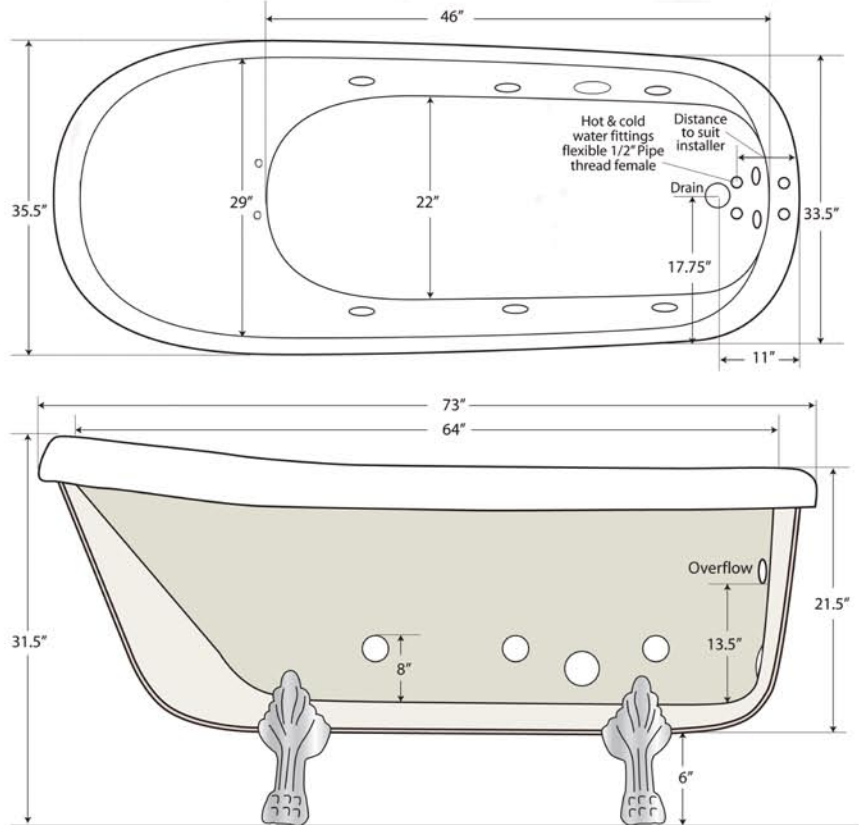

#### Dimensions

- Outside: 67" x 33" x 30" high
- Inside: 58" x 28" x 24" high
- Tub Floor: 41" x 20"
- Depth to Overflow: 13.5"
- Drain Center: Tub Center x 11"

#### Weights

- Empty Weight: 150 lbs
- Weight Full to Overflow: 678 lbs
- Gallons to Overflow: 64

#### Features

- Handheld Shower with Faucet
- 6 Fully Adjustable Side Massage Jets
- 2 Adjustable Pulsed Foot Jets
- 2 Fixed Micro Lower Lumbar Jets
- Reinforced Extra Thick Tub Floor
- Slip Resistant Floor
- High Gloss Acrylic Finish
- Easy Clean Surface

#### Items You May Wish to ADD

- Shower with Curtain Rail

UL Listed

All measurements are approximate. Rough in Dimensions may vary by 1/2".  
No responsibility assumed by Baths of Distinction Inc.