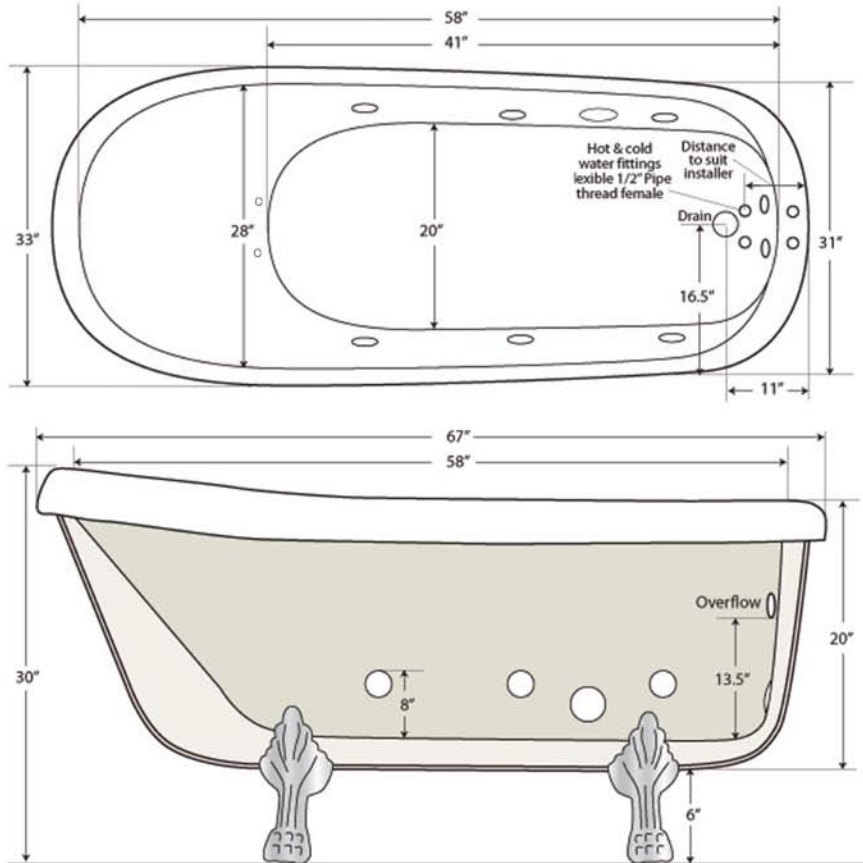

EM67 EMPRESS Slipper Claw Foot Whirlpool Water Jetted Hydrotherapy Tub

Includes

- Bright Acrylic Twin Skinned Tub
- Solid Brass Victoriana Faucet
- Integrated Drain & Overflow
- Flexible Water Supply Lines
- Lion Paw Chrome Metal Claw Feet
- Tub to Floor Drain Connector
- 1.5HP 110v Ultra Quiet Pump
- Air Intake Control for Jets
- In-Line Heater

- Chromotherapy Lighting
- Aromatherapy Infusion
- Select-a-flow Jet Speed Control
- Matching Button Trim

Dimensions

- Outside: 67" x 33" x 30" high
- Inside: 58" x 28" x 24" high
- Tub Floor: 41" x 20"
- Depth to Overflow: 13.5"
- Drain Center: Tub Center x 11"

Weights

- Empty Weight: 150 lbs
- Weight Full to Overflow: 678 lbs
- Gallons to Overflow: 64

Features

- Handheld Shower with Faucet
- 6 Fully Adjustable Side Massage Jets
- 2 Adjustable Pulsed Foot Jets
- 2 Fixed Micro Lower Lumbar Jets
- Reinforced Extra Thick Tub Floor
- Slip Resistant Floor
- High Gloss Acrylic Finish
- Easy Clean Surface

Available Options

- Oil Rubbed Bronze Feet & Faucet
- Brushed Nickel Feet & Faucet
- White Feet
- Black Feet
- Any Exterior Tub Color

Items You May Wish to ADD

- Shower with Curtain Rail

UL Listed

All measurements are approximate. Rough in Dimensions may vary by 1/2".
No responsibility assumed by Baths of Distinction Inc.