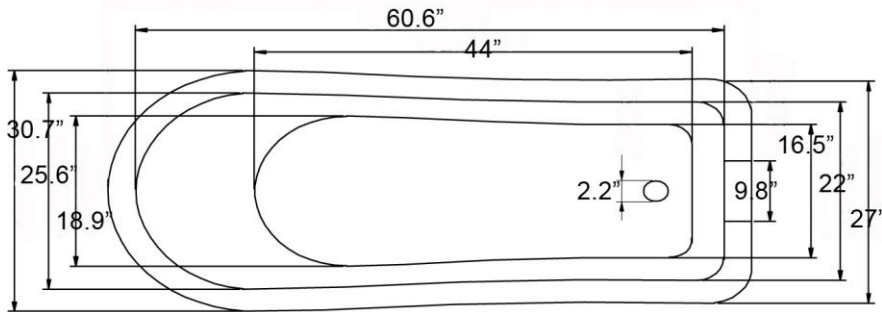

**CLSLPD-67 Hotel Collection Single Slipper Pedestal Tub**

Dimensions	Weights	Features
Outside: 67" x 30.7" x 29.5" high	Empty Tub: 147 lbs	Minimum 1/2" Tub Wall Thickness
Inside: 52.7" x 23.6" x 22.8" high	Weight Full to Overflow: 618 lbs	Reinforced Extra Thick Tub Floor
Tub Floor: 44" long x 18.9" wide	Gallons to Overflow: 58	High Gloss Acrylic Finish
Depth to Overflow: 12.8"		Integrated Heat Barrier
Overflow Hole Dia.: 2.2"		Slip Resistant Tub Floor
Drain Hole Dia.: 2.2"		Easy Clean Acrylic Surface

Meets or exceeds ANSI Z124.1.2-2005; CSA B45.0-02 & CSA B45.5-02

**HLSLPD67 SINGLE SLIPPER PEDESTAL TUB**

Classique Soaking Tubs  
Typical 7" Deck Mount Faucet With Regular Drain

Measurements to be used for rough-in plumbing only