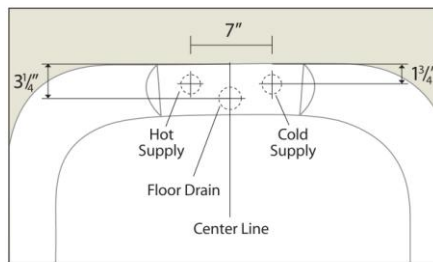

**CLSLPD-67 Hotel Collection Single Slipper Pedestal Tub**

Dimensions	Weights	Features
Outside: 67" x 30.7" x 29.5" high	Empty Tub: 147 lbs	Minimum 1/2" Tub Wall Thickness
Inside: 52.7" x 23.6" x 22.8" high	Weight Full to Overflow: 618 lbs	Reinforced Extra Thick Tub Floor
Tub Floor: 44" long x 18.9" wide	Gallons to Overflow: 58	High Gloss Acrylic Finish
Depth to Overflow: 12.8"		Integrated Heat Barrier
Overflow Hole Dia.: 2.2"		Slip Resistant Tub Floor
Drain Hole Dia.: 2.2"		Easy Clean Acrylic Surface

Meets or exceeds ANSI Z124.1.2-2005; CSA B45.0-02 & CSA B45.5-02

**HLSLPD67 SINGLE SLIPPER PEDESTAL TUB**

Classique Soaking Tubs  
Typical 7" Deck Mount Faucet With Regular Drain

Measurements to be used for rough-in plumbing only