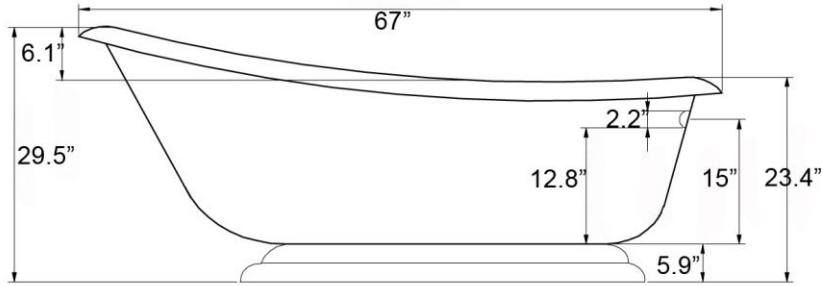

**CLSLPD-67 Hotel Collection Single Slipper Pedestal Tub**

Dimensions	Weights	Features
Outside: 67" x 30.7" x 29.5" high	Empty Tub: 147 lbs	Minimum 1/2" Tub Wall Thickness
Inside: 52.7" x 23.6" x 22.8" high	Weight Full to Overflow: 618 lbs	Reinforced Extra Thick Tub Floor
Tub Floor: 44" long x 18.9" wide	Gallons to Overflow: 58	High Gloss Acrylic Finish
Depth to Overflow: 12.8"		Integrated Heat Barrier
Overflow Hole Dia.: 2.2"		Slip Resistant Tub Floor
Drain Hole Dia.: 2.2"		Easy Clean Acrylic Surface

Meets or exceeds ANSI Z124.1.2-2005; CSA B45.0-02 & CSA B45.5-02

**HLSLPD67 SINGLE SLIPPER PEDESTAL TUB**

Classique Soaking Tubs  
Typical 7" Deck Mount Faucet With Regular Drain

Measurements to be used for rough-in plumbing only