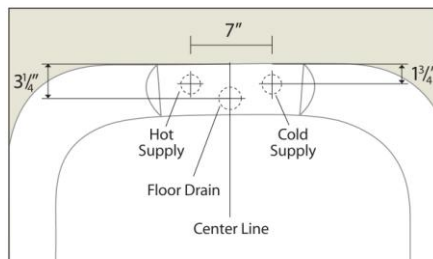

**CLSLPD-59 Hotel Collection Single Slipper Pedestal Tub**

Dimensions	Weights	Features
Outside: 59" x 30" x 28.7" high	Empty Tub: 136 lbs	Minimum 1/2" Tub Wall Thickness
Inside: 52.7" x 23.6" x 22.8" high	Weight Full to Overflow: 469 lbs	Reinforced Extra Thick Tub Floor
Tub Floor: 36.2" long x 18.1" wide	Gallons to Overflow: 44	High Gloss Acrylic Finish
Depth to Overflow: 12.2"		Integrated Heat Barrier
Overflow Hole Dia.: 2.2"		Slip Resistant Tub Floor
Drain Hole Dia.: 2.2"		Easy Clean Acrylic Surface

Meets or exceeds ANSI Z124.1.2-2005; CSA B45.0-02 & CSA B45.5-02

HLSLPD59 SINGLE SLIPPER PEDESTAL TUB

**Classique Soaking Tubs**

Typical 7" Deck Mount Faucet With Regular Drain

Measurements to be used for rough-in plumbing only