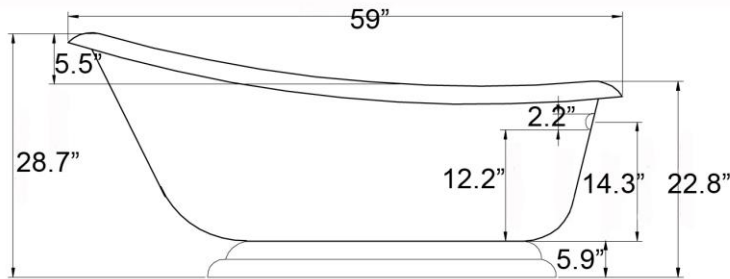

**CLSLPD-59 Hotel Collection Single Slipper Pedestal Tub**

Dimensions	Weights	Features
Outside: 59" x 30" x 28.7" high	Empty Tub: 136 lbs	Minimum 1/2" Tub Wall Thickness
Inside: 52.7" x 23.6" x 22.8" high	Weight Full to Overflow: 469 lbs	Reinforced Extra Thick Tub Floor
Tub Floor: 36.2" long x 18.1" wide	Gallons to Overflow: 44	High Gloss Acrylic Finish
Depth to Overflow: 12.2"		Integrated Heat Barrier
Overflow Hole Dia.: 2.2"		Slip Resistant Tub Floor
Drain Hole Dia.: 2.2"		Easy Clean Acrylic Surface

Meets or exceeds ANSI Z124.1.2-2005; CSA B45.0-02 & CSA B45.5-02

HLSLPD59 SINGLE SLIPPER PEDESTAL TUB

**Classique Soaking Tubs**

Typical 7" Deck Mount Faucet With Regular Drain

Measurements to be used for rough-in plumbing only