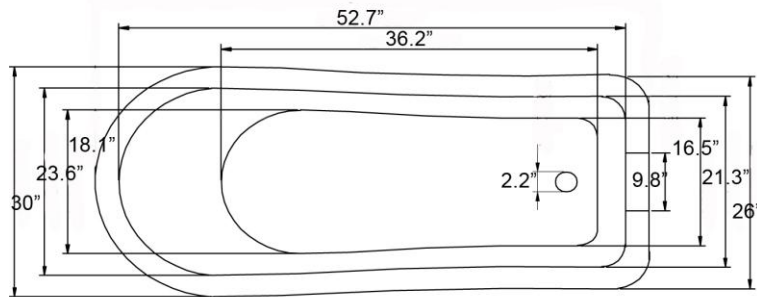

**CLSLPD-59 Hotel Collection Single Slipper Pedestal Tub**

Dimensions	Weights	Features
Outside: 59" x 30" x 28.7" high	Empty Tub: 136 lbs	Minimum 1/2" Tub Wall Thickness
Inside: 52.7" x 23.6" x 22.8" high	Weight Full to Overflow: 469 lbs	Reinforced Extra Thick Tub Floor
Tub Floor: 36.2" long x 18.1" wide	Gallons to Overflow: 44	High Gloss Acrylic Finish
Depth to Overflow: 12.2"		Integrated Heat Barrier
Overflow Hole Dia.: 2.2"		Slip Resistant Tub Floor
Drain Hole Dia.: 2.2"		Easy Clean Acrylic Surface

Meets or exceeds ANSI Z124.1.2-2005; CSA B45.0-02 & CSA B45.5-02

HLSLPD59 SINGLE SLIPPER PEDESTAL TUB

**Classique Soaking Tubs**

Typical 7" Deck Mount Faucet With Regular Drain

Measurements to be used for rough-in plumbing only