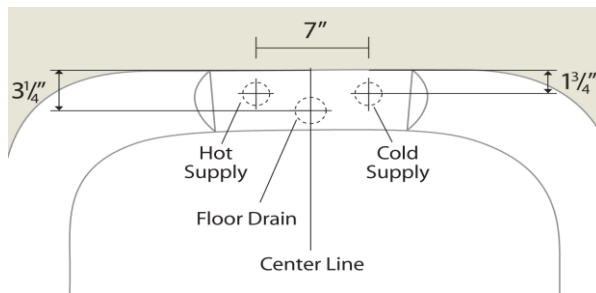

CLSL-73 Classique Slipper Claw Foot Soak Tub

Dimensions	Weights	Features
Outside: 73" x 31.5" x 31.5" high	Empty Tub: 128 lbs	Minimum 1/2" Tub Wall Thickness
Inside: 66.5" x 26.4" x 24.4" high	Weight Full to Overflow: 731 lbs	Re-inforced Extra Thick Tub Floor
Tub Floor: 50" x 19.7"	Gallons to Overflow: 74	High Gloss Acrylic Finish
Depth to Overflow: 13.6"		5mm Acrylic Finish Inner & Outer
Overflow Hole Dia.: 2.2"		Easy Clean Acrylic Finish
Drain Hole Dia.: 2.2"		Slip Resistant Floor

Typical rough – in for 7" faucet spread