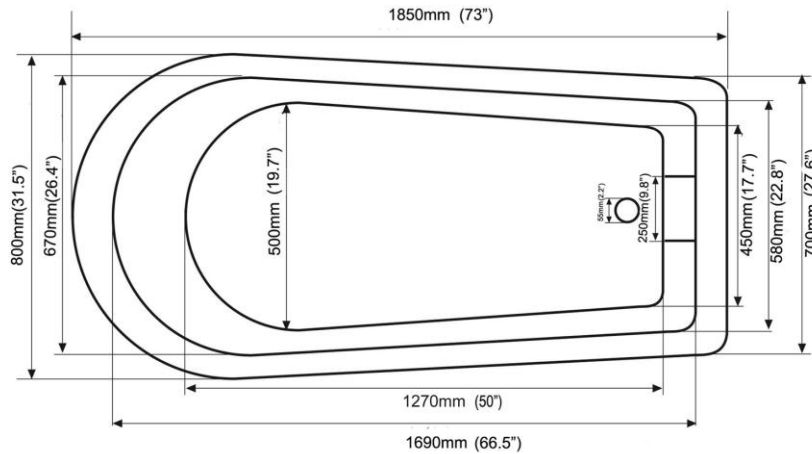

CLSL-73 Classique Slipper Claw Foot Soak Tub

Dimensions	Weights	Features
Outside: 73" x 31.5" x 31.5" high	Empty Tub: 128 lbs	Minimum 1/2" Tub Wall Thickness
Inside: 66.5" x 26.4" x 24.4" high	Weight Full to Overflow: 731 lbs	Re-inforced Extra Thick Tub Floor
Tub Floor: 50" x 19.7"	Gallons to Overflow: 74	High Gloss Acrylic Finish
Depth to Overflow: 13.6"		5mm Acrylic Finish Inner & Outer
Overflow Hole Dia.: 2.2"		Easy Clean Acrylic Finish
Drain Hole Dia.: 2.2"		Slip Resistant Floor

Typical rough – in for 7" faucet spread