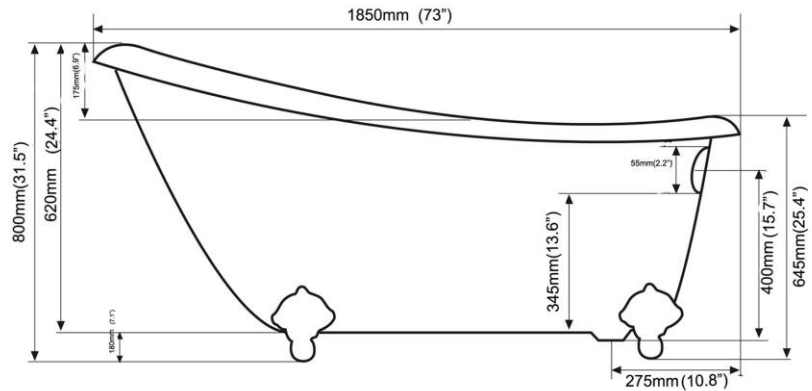

CLSL-73 Classique Slipper Claw Foot Soak Tub

Dimensions	Weights	Features
Outside: 73" x 31.5" x 31.5" high	Empty Tub: 128 lbs	Minimum 1/2" Tub Wall Thickness
Inside: 66.5" x 26.4" x 24.4" high	Weight Full to Overflow: 731 lbs	Re-inforced Extra Thick Tub Floor
Tub Floor: 50" x 19.7"	Gallons to Overflow: 74	High Gloss Acrylic Finish
Depth to Overflow: 13.6"		5mm Acrylic Finish Inner & Outer
Overflow Hole Dia.: 2.2"		Easy Clean Acrylic Finish
Drain Hole Dia.: 2.2"		Slip Resistant Floor

Typical rough – in for 7" faucet spread