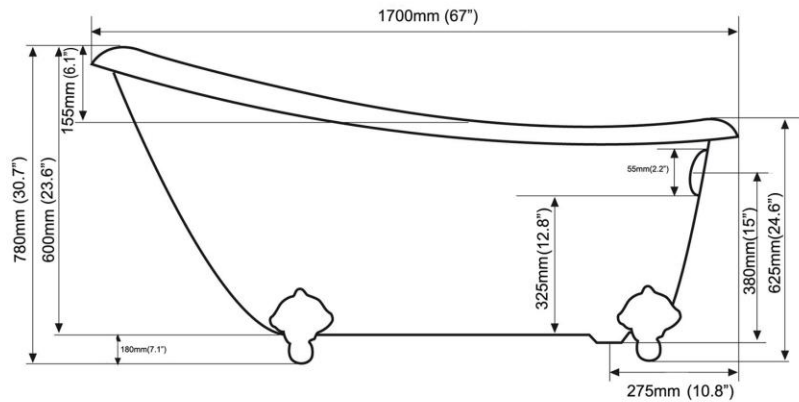

## CLSL67 Classique Single Slipper Claw Foot Soak Tub

Dimensions	Weights	Features
Outside: 67" x 30.7" x 30.7" high	Empty Tub: 118 lbs	Minimum 1/2" Tub Wall Thickness
Inside: 60.6" x 25.6" x 23.6" high	Weight Full to Overflow: 589 lbs	Reinforced Extra Thick Tub Floor
Tub Floor: 44.1" x 18.9"	Gallons to Overflow: 58	High Gloss Acrylic Finish
Depth to Overflow: 12.8"		5mm Acrylic Finish Inner & Outer
Overflow Hole Dia.: 2.2"		Easy Clean Acrylic Finish
Drain Hole Dia.: 2.2"		Slip Resistant Floor

Typical rough – in for 7" faucet spread

Dimensions are for general guidance only and can change without notice