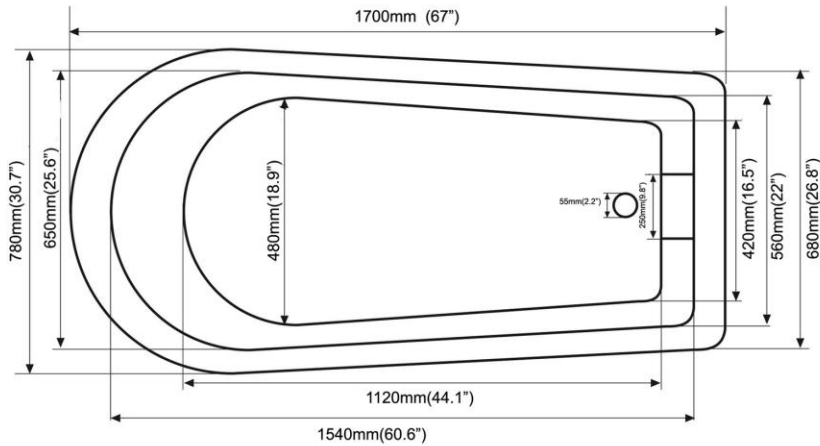

## CLSL67 Classique Single Slipper Claw Foot Soak Tub

Dimensions	Weights	Features
Outside: 67" x 30.7" x 30.7" high	Empty Tub: 118 lbs	Minimum 1/2" Tub Wall Thickness
Inside: 60.6" x 25.6" x 23.6" high	Weight Full to Overflow: 589 lbs	Reinforced Extra Thick Tub Floor
Tub Floor: 44.1" x 18.9"	Gallons to Overflow: 58	High Gloss Acrylic Finish
Depth to Overflow: 12.8"		5mm Acrylic Finish Inner & Outer
Overflow Hole Dia.: 2.2"		Easy Clean Acrylic Finish
Drain Hole Dia.: 2.2"		Slip Resistant Floor

Typical rough – in for 7" faucet spread

Dimensions are for general guidance only and can change without notice