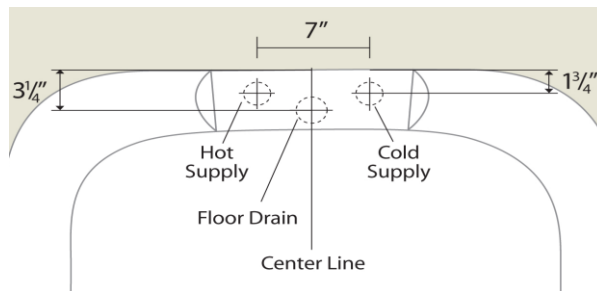

## CLSL67 Classique Single Slipper Claw Foot Soak Tub

Dimensions	Weights	Features
Outside: 67" x 30.7" x 30.7" high	Empty Tub: 118 lbs	Minimum 1/2" Tub Wall Thickness
Inside: 60.6" x 25.6" x 23.6" high	Weight Full to Overflow: 589 lbs	Reinforced Extra Thick Tub Floor
Tub Floor: 44.1" x 18.9"	Gallons to Overflow: 58	High Gloss Acrylic Finish
Depth to Overflow: 12.8"		5mm Acrylic Finish Inner & Outer
Overflow Hole Dia.: 2.2"		Easy Clean Acrylic Finish
Drain Hole Dia.: 2.2"		Slip Resistant Floor

Typical rough – in for 7" faucet spread

Dimensions are for general guidance only and can change without notice