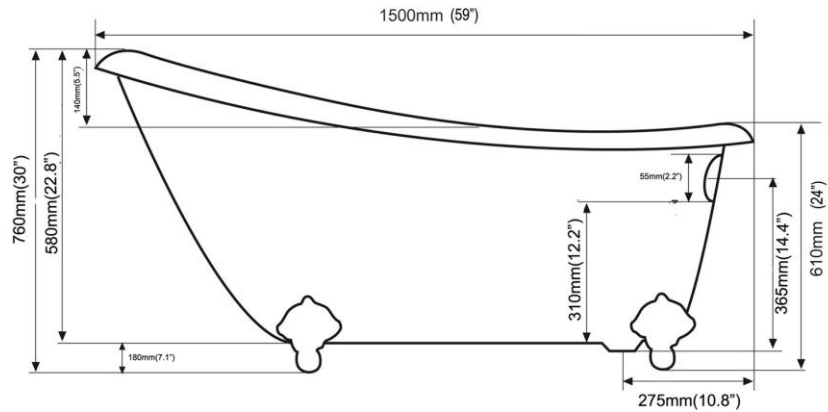

CLSL59 Classique Single Slipper Claw Foot Soak Tub

Dimensions	Weights	Features
Outside: 59" x 30" x 30" high	Empty: 114 lbs	Minimum 1/2" Tub Wall Thickness
Inside: 52.8" x 23.6" x 22.8" high	Weight Full to Overflow: 447 lbs	Reinforced Extra Thick Tub Floor
Tub Floor: 36.2" x 18.7"	Gallons to Overflow: 44	High Gloss Acrylic Finish
Depth to Overflow: 12.2"		5mm Acrylic Finish Inner & Outer
Overflow Hole Dia.: 2.2"		Easy Clean Acrylic Finish
Drain Hole Dia.: 2.2"		

Typical rough – in for 7" faucet spread

Dimensions are for general guidance only and can change without notice