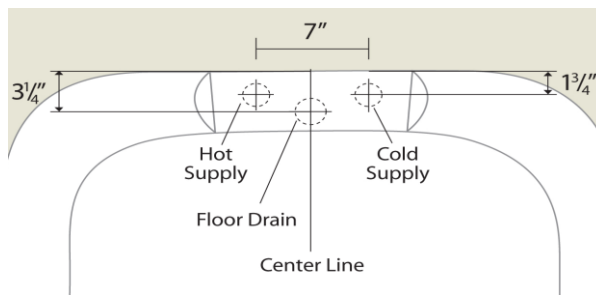

CLSL59 Classique Single Slipper Claw Foot Soak Tub

Dimensions	Weights	Features
Outside: 59" x 30" x 30" high	Empty: 114 lbs	Minimum 1/2" Tub Wall Thickness
Inside: 52.8" x 23.6" x 22.8" high	Weight Full to Overflow: 447 lbs	Reinforced Extra Thick Tub Floor
Tub Floor: 36.2" x 18.7"	Gallons to Overflow: 44	High Gloss Acrylic Finish
Depth to Overflow: 12.2"		5mm Acrylic Finish Inner & Outer
Overflow Hole Dia.: 2.2"		Easy Clean Acrylic Finish
Drain Hole Dia.: 2.2"		

Typical rough – in for 7" faucet spread

Dimensions are for general guidance only and can change without notice