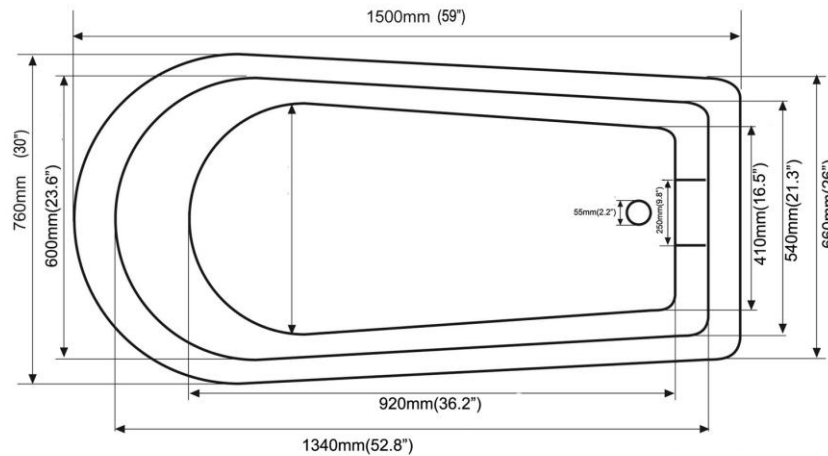

CLSL59 Classique Single Slipper Claw Foot Soak Tub

Dimensions	Weights	Features
Outside: 59" x 30" x 30" high	Empty: 114 lbs	Minimum 1/2" Tub Wall Thickness
Inside: 52.8" x 23.6" x 22.8" high	Weight Full to Overflow: 447 lbs	Reinforced Extra Thick Tub Floor
Tub Floor: 36.2" x 18.7"	Gallons to Overflow: 44	High Gloss Acrylic Finish
Depth to Overflow: 12.2"		5mm Acrylic Finish Inner & Outer
Overflow Hole Dia.: 2.2"		Easy Clean Acrylic Finish
Drain Hole Dia.: 2.2"		

Typical rough – in for 7" faucet spread

Dimensions are for general guidance only and can change without notice