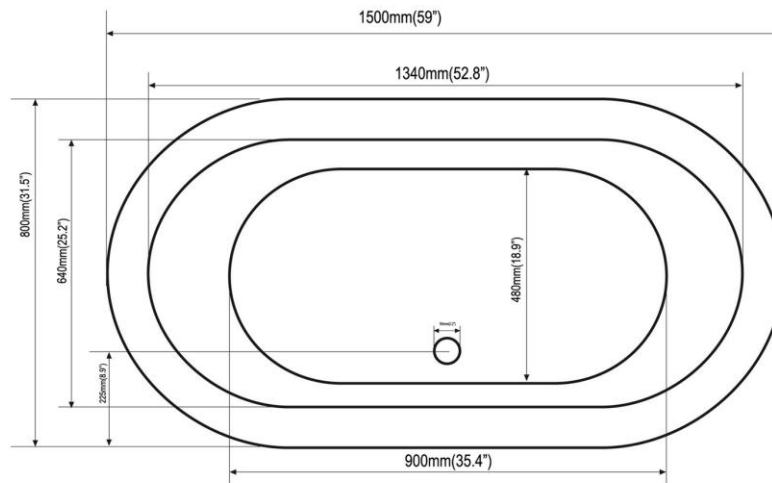

CLPD59 Classique Double End EXTRA DEEP Pedestal Soak Tub

Dimensions	Weights	Features
Outside: 59" x 31.5" x 27.4" high	Empty Tub: 104 lbs	Extra Deep Soaker
Inside: 52.8" x 25.2" x 22.4" high	Weight Full to Overflow: 683 lbs	Minimum 1/2" Tub Wall Thickness
Tub Floor: 35.4" x 18.9"	Gallons to Overflow: 71	Reinforced Extra Thick Tub Floor
Depth to Overflow: 17.3"		High Gloss Easy Clean Finish
Overflow Hole Dia.: 2.2"		5mm Acrylic Finish Inner & Outer
Drain Hole Dia.: 2.2"		Slip Resistant Floor

Typical rough – in for 7" faucet spread