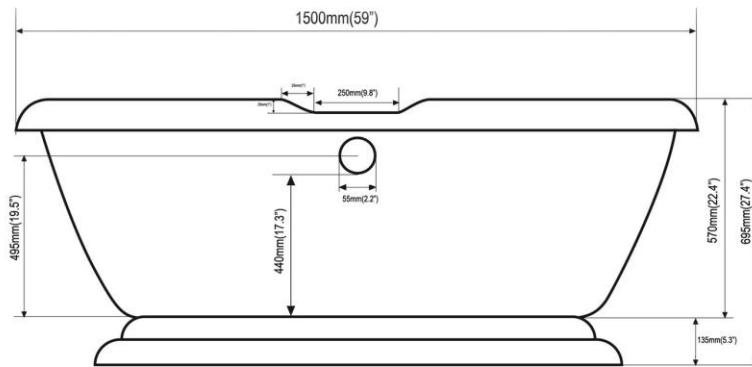

CLPD59 Classique Double End EXTRA DEEP Pedestal Soak Tub

Dimensions	Weights	Features
Outside: 59" x 31.5" x 27.4" high	Empty Tub: 104 lbs	Extra Deep Soaker
Inside: 52.8" x 25.2" x 22.4" high	Weight Full to Overflow: 683 lbs	Minimum 1/2" Tub Wall Thickness
Tub Floor: 35.4" x 18.9"	Gallons to Overflow: 71	Reinforced Extra Thick Tub Floor
Depth to Overflow: 17.3"		High Gloss Easy Clean Finish
Overflow Hole Dia.: 2.2"		5mm Acrylic Finish Inner & Outer
Drain Hole Dia.: 2.2"		Slip Resistant Floor

Typical rough – in for 7" faucet spread