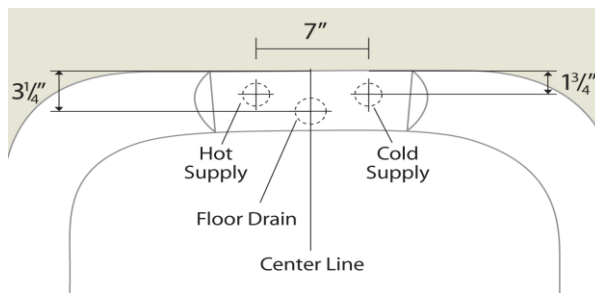

CLPD59 Classique Double End EXTRA DEEP Pedestal Soak Tub

Dimensions	Weights	Features
Outside: 59" x 31.5" x 27.4" high	Empty Tub: 104 lbs	Extra Deep Soaker
Inside: 52.8" x 25.2" x 22.4" high	Weight Full to Overflow: 683 lbs	Minimum 1/2" Tub Wall Thickness
Tub Floor: 35.4" x 18.9"	Gallons to Overflow: 71	Reinforced Extra Thick Tub Floor
Depth to Overflow: 17.3"		High Gloss Easy Clean Finish
Overflow Hole Dia.: 2.2"		5mm Acrylic Finish Inner & Outer
Drain Hole Dia.: 2.2"		Slip Resistant Floor

Typical rough – in for 7" faucet spread