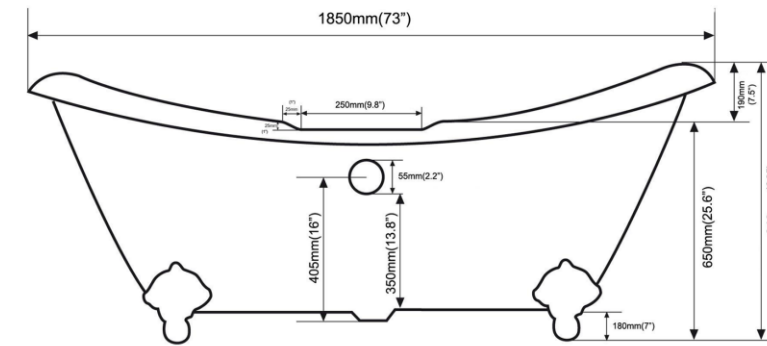

## CLDS73 Classique Double Slipper Claw Foot Soak Tub

Dimensions	Weights	Features
Outside: 73" x 31.5" x 33" high	Empty Tub: 142 lbs	Minimum 1/2" Tub Wall Thickness
Inside: 66.5" x 25.2" x 26" high	Weight Full to Overflow: 751 lbs	Re-inforced Extra Thick Tub Floor
Tub Floor: 45.3" x 19.7"	Gallons to Overflow: 73	High Gloss Acrylic Finish
Depth to Overflow: 13.8"		5mm Acrylic Finish Inner & Outer
Overflow Hole Dia.: 2.2"		Easy Clean Acrylic Finish
Drain Hole Dia.: 2.2"		Slip Resistant Floor

Typical rough – in for 7" faucet spread