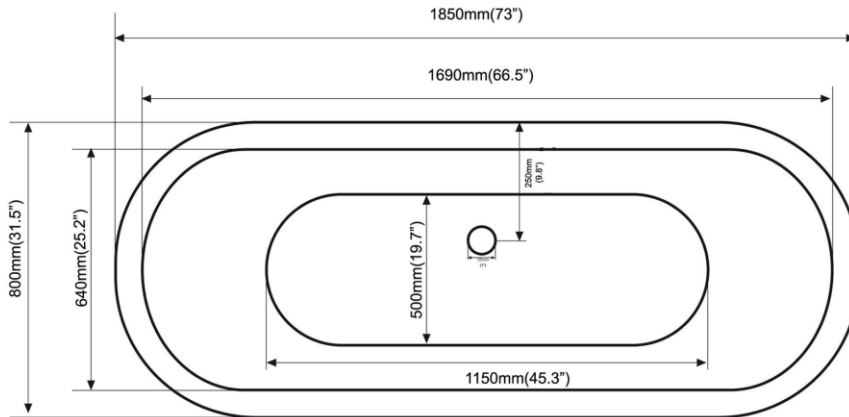

## CLDS73 Classique Double Slipper Claw Foot Soak Tub

Dimensions	Weights	Features
Outside: 73" x 31.5" x 33" high	Empty Tub: 142 lbs	Minimum 1/2" Tub Wall Thickness
Inside: 66.5" x 25.2" x 26" high	Weight Full to Overflow: 751 lbs	Re-inforced Extra Thick Tub Floor
Tub Floor: 45.3" x 19.7"	Gallons to Overflow: 73	High Gloss Acrylic Finish
Depth to Overflow: 13.8"		5mm Acrylic Finish Inner & Outer
Overflow Hole Dia.: 2.2"		Easy Clean Acrylic Finish
Drain Hole Dia.: 2.2"		Slip Resistant Floor

Typical rough – in for 7" faucet spread