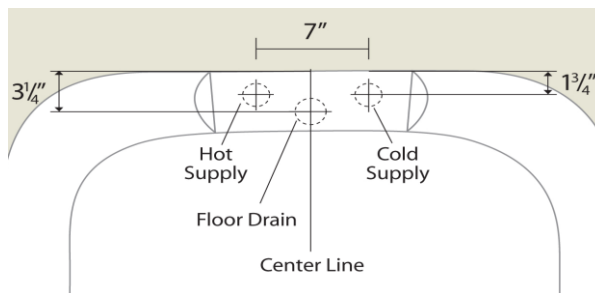

## CLDS73 Classique Double Slipper Claw Foot Soak Tub

Dimensions	Weights	Features
Outside: 73" x 31.5" x 33" high	Empty Tub: 142 lbs	Minimum 1/2" Tub Wall Thickness
Inside: 66.5" x 25.2" x 26" high	Weight Full to Overflow: 751 lbs	Re-inforced Extra Thick Tub Floor
Tub Floor: 45.3" x 19.7"	Gallons to Overflow: 73	High Gloss Acrylic Finish
Depth to Overflow: 13.8"		5mm Acrylic Finish Inner & Outer
Overflow Hole Dia.: 2.2"		Easy Clean Acrylic Finish
Drain Hole Dia.: 2.2"		Slip Resistant Floor

Typical rough – in for 7" faucet spread