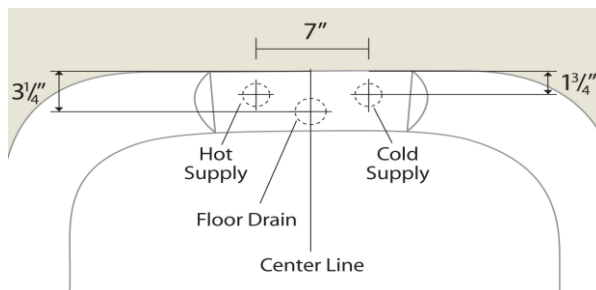

CLDBL73 Classique Double End EXTRA DEEP Claw Foot Soak Tub

Dimensions	Weights	Features
Outside: 73" x 31.9" x 30" high	Empty Tub: 149 lbs	Extra Deep Soaker
Inside: 66.5" x 25.6" x 22.8" high	Weight Full to Overflow: 966 lbs	Minimum 1/2" Tub Wall Thickness
Tub Floor: 45.3" long x 19.7" wide	Gallons to Overflow: 98	Reinforced Extra Thick Tub Floor
Depth to Overflow: 18.1"		High Gloss Acrylic Finish
Overflow Hole Dia.: 2.2"		Integrated Heat Barrier
Drain Hole Dia.: 2.2"		Slip Resistant Tub Floor

Typical rough – in for 7" faucet spread