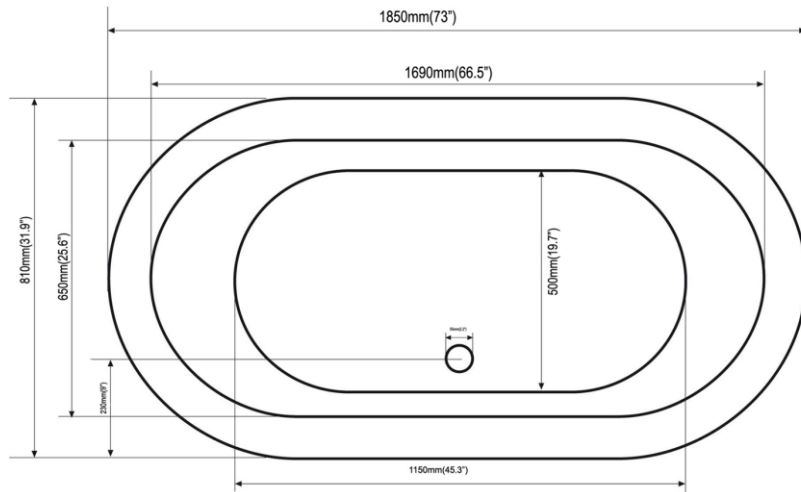

CLDBL73 Classique Double End EXTRA DEEP Claw Foot Soak Tub

Dimensions	Weights	Features
Outside: 73" x 31.9" x 30" high	Empty Tub: 149 lbs	Extra Deep Soaker
Inside: 66.5" x 25.6" x 22.8" high	Weight Full to Overflow: 966 lbs	Minimum 1/2" Tub Wall Thickness
Tub Floor: 45.3" long x 19.7" wide	Gallons to Overflow: 98	Reinforced Extra Thick Tub Floor
Depth to Overflow: 18.1"		High Gloss Acrylic Finish
Overflow Hole Dia.: 2.2"		Integrated Heat Barrier
Drain Hole Dia.: 2.2"		Slip Resistant Tub Floor

Typical rough – in for 7" faucet spread