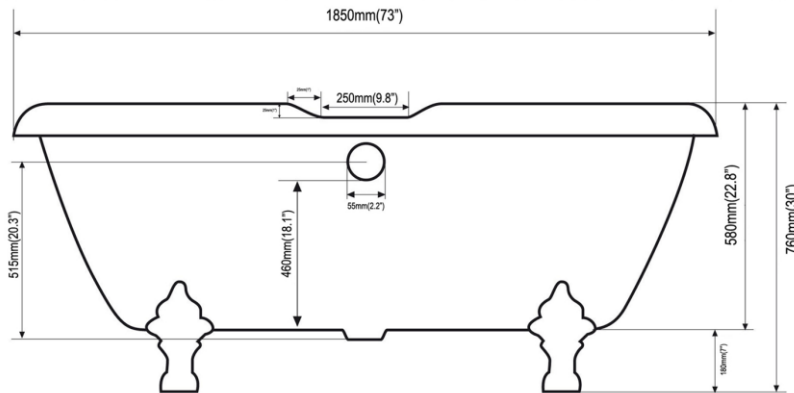

CLDBL73 Classique Double End EXTRA DEEP Claw Foot Soak Tub

Dimensions	Weights	Features
Outside: 73" x 31.9" x 30" high	Empty Tub: 149 lbs	Extra Deep Soaker
Inside: 66.5" x 25.6" x 22.8" high	Weight Full to Overflow: 966 lbs	Minimum 1/2" Tub Wall Thickness
Tub Floor: 45.3" long x 19.7" wide	Gallons to Overflow: 98	Reinforced Extra Thick Tub Floor
Depth to Overflow: 18.1"		High Gloss Acrylic Finish
Overflow Hole Dia.: 2.2"		Integrated Heat Barrier
Drain Hole Dia.: 2.2"		Slip Resistant Tub Floor

Typical rough – in for 7" faucet spread