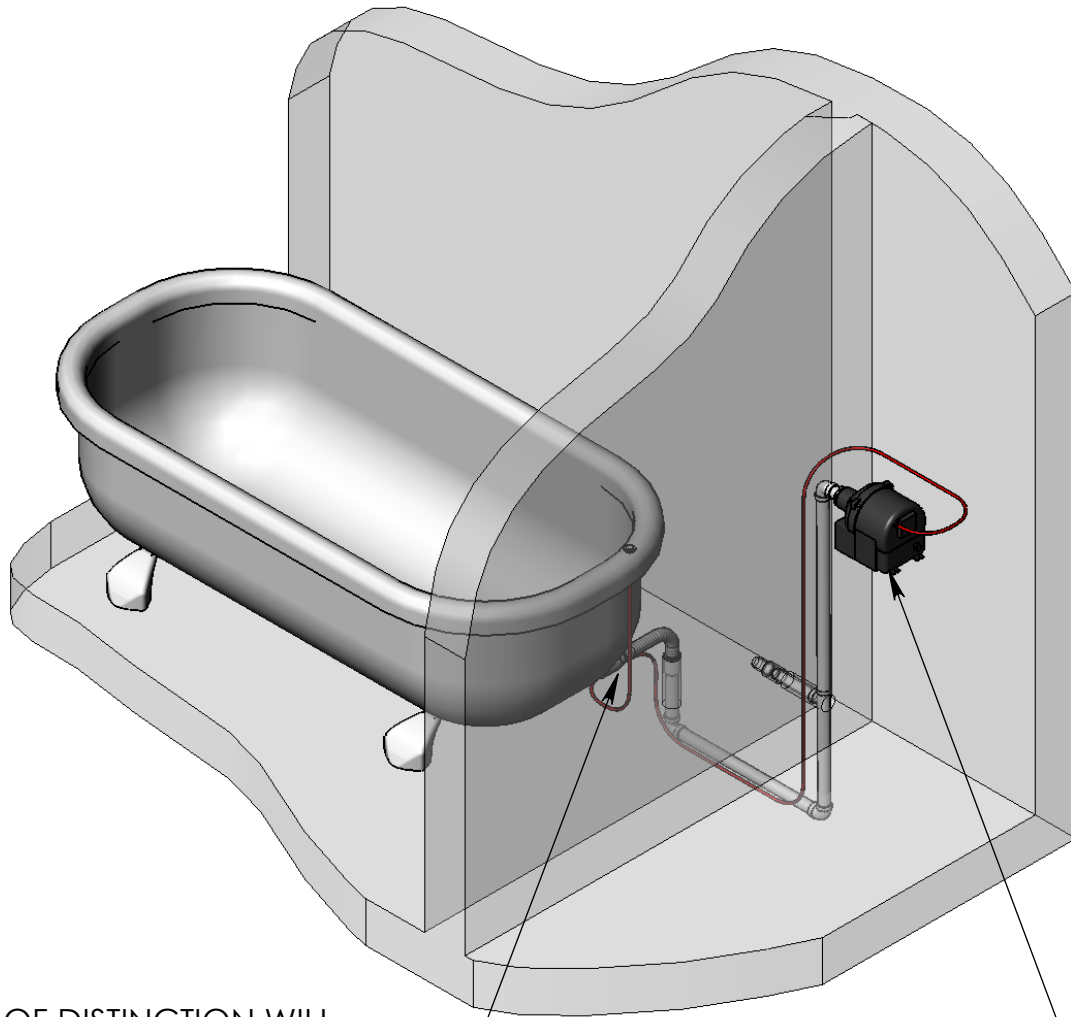

BATHS OF DISTINCTION  
5843 CARRIER STREET NORTH  
SAINT PETERSBURG, FL 33714  
www.bathsofdistinction.com  
727-527-9896

BATHS OF DISTINCTION WILL  
INSTALL A QUICK FIT COUPLING  
TO TUB'S AIR JET PIPING, ORIENTED  
TO SUIT INSTALLERS AIR PIPE ROUTING  
INSTALLER TO ADVISE

SEE SHEETS 2 & 3 FOR  
AIR BLOWER LOCATION  
AND RECOMENDED AIR  
PIPE ROUTING OPTIONS

AIR BLOWER TO TUB INSTALLATION

SHEET 1

## PLAN VIEW