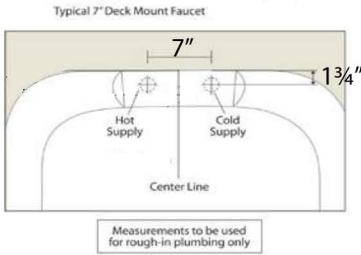

BOFD Inc.
 4773 58th Avenue N
 St. Petersburg, FL. 33714
www.hotelcollectiontubs.com

HLFLPD59 Classic Pedestal Tub

Weight	139 lbs
Gallons to Overflow	49
Weight Full to Overflow	473 lbs
Min. Wall Thickness	3/4"
Reinforced Floor	YES
Aluminum Heat Barrier (with narrow air gap)	YES
Slip Resistant Floor	YES
High Gloss Finish Interior & Exterior	YES
Available with Bubble Jetting	YES