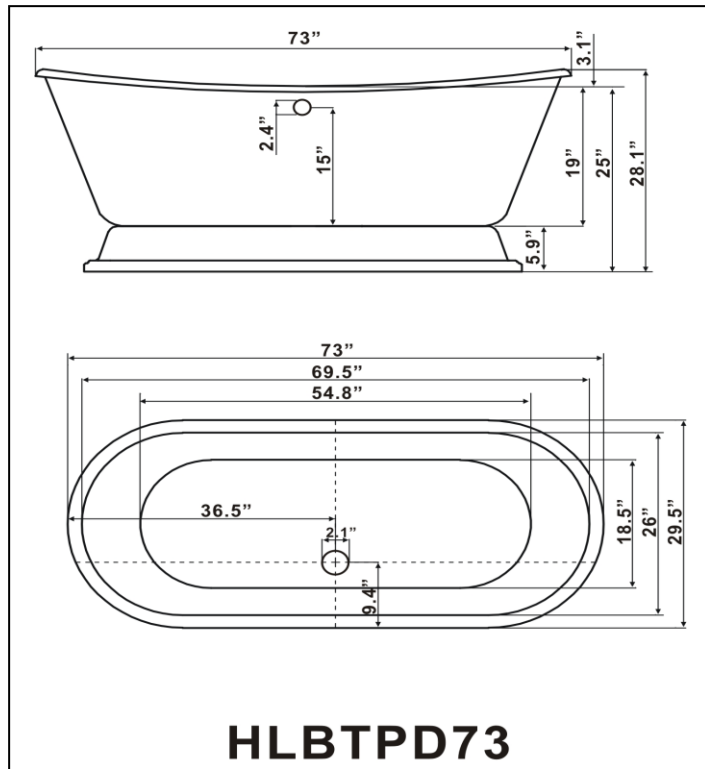

HLBTPD73

Bateau Pedestal Tub (needs wall mount or freestanding faucet)

Meets or Exceeds ANSI Z124.1.2-2005; CSA B45.0-02 & CSA B45.5-02

Weights

Weight empty	158 lbs
Weight filled to overflow	827 lbs
Gallons to overflow	83

General

Reinforced extra thick floor
Slip resistant floor
High gloss interior and exterior
Integrated aluminum heat barrier
Minimum tub thickness 3/4"

cUPC label on base of tub

Manufactured by;

Baths of Distinction Inc. 5843 Carrier St, St. Petersburg, Florida USA 33714